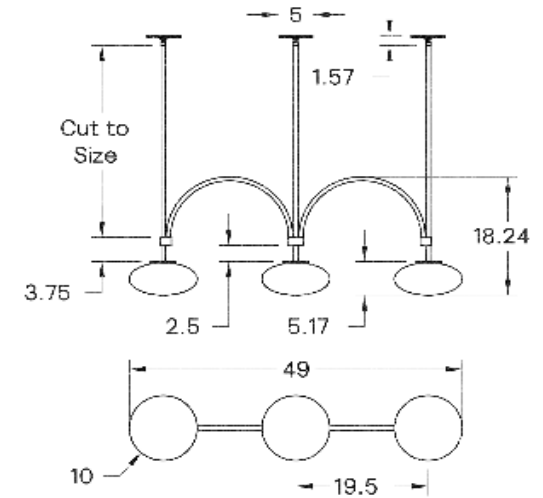

Ellipsis 3

ALLIED MAKER

CHA-034

DESCRIPTION

Hand-bent brass tubes join together in repetition to create a looped arching pattern. The form drops into blown-glass elliptical globes that spread diffused light over the length of the fixture.

Universal

WEIGHT

26.75 lb

LAMPING

GU24 Bi-Pin Base. Type T Lamps

BULB INCLUDED (120V USA)

Emery Allen 8.5W GU24 Bulb

BULB INCLUDED (240V EU)

Universal

DIMENSIONAL DRAWING

CERTIFICATIONS

CE, Damp Locations, UL and cUL Certified