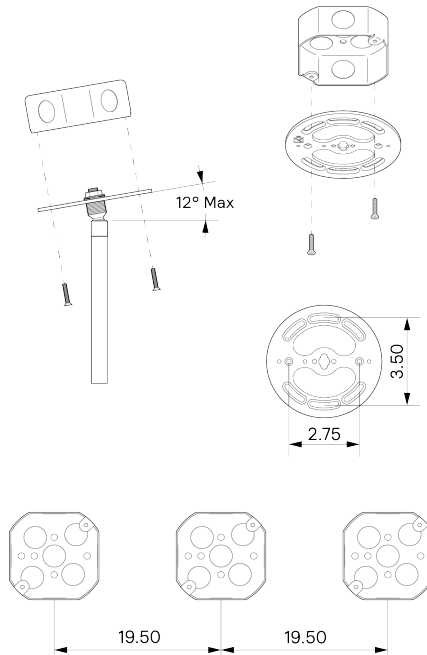

DESCRIPTION

Hand-bent brass tubes join together in repetition to create a looped arching pattern. The form drops into blown-glass elliptical globes that spread diffused light over the length of the fixture.

MATERIALS

Brass, Glass

METAL FINISHES

Available in All Standard Metal Finishes

GLASS FINISHES

Matte White, Opal

MOUNTING HARDWARE DIAGRAM

MOUNTING

Universal

WEIGHT

26.75 lb

LAMPING

GU24 Bi-Pin Base. Type T Lamps

BULB INCLUDED (120V USA)

Emery Allen 8.5W GU24 Bulb

BULB INCLUDED (240V EU)

Emery Allen 8.5W GU24 240V Bulb

LAMP QUANTITY

3

BRIGHTNESS

2550 Lumens

MAX WATTAGE

10W

DIMMING

Universal