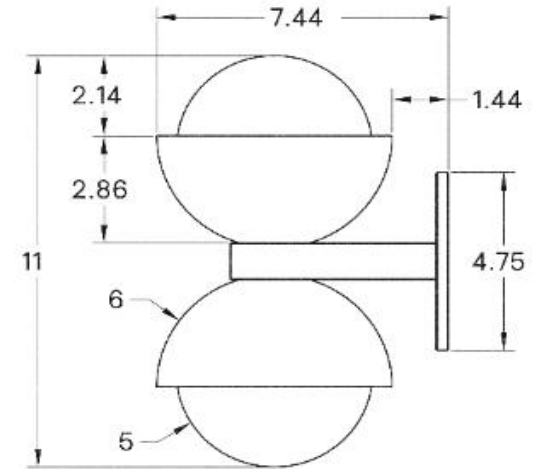

DIMENSIONAL DRAWING

CERTIFICATIONS

CE, Damp Locations, UL and cUL Certified