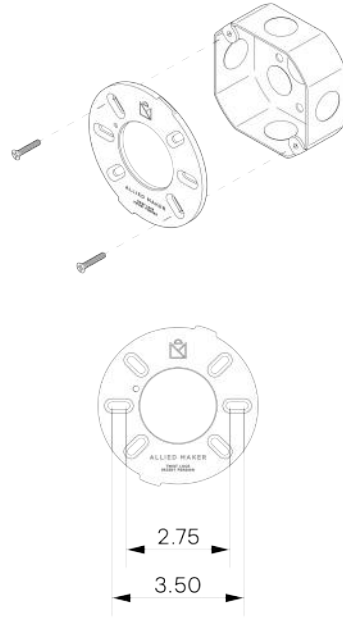

Dual Dome Sconce

WAL-099

MATERIALS

Brass, Glass

METAL FINISHES

Available in All Standard Metal Finishes

GLASS FINISHES

Matte White, Opal

MOUNTING HARDWARE DIAGRAM

MOUNTING

Universal

WEIGHT

7.5 lb

LAMPING

G8 Bi-Pin Base. Type T Lamps

BULB INCLUDED (120V USA)