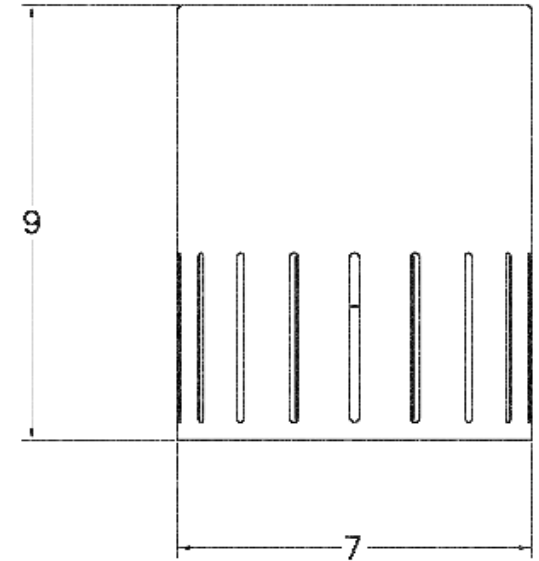

1

BRIGHTNESS

1100 Lumens

MAX WATTAGE

15W

DIMMING

Universal

DIMENSIONAL DRAWING