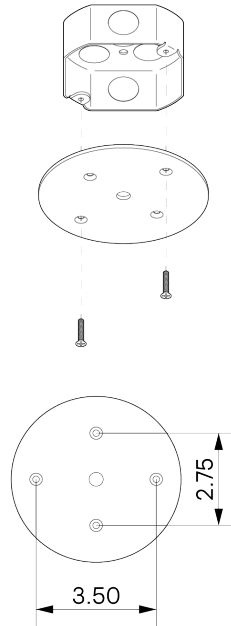

MATERIALS

Glass, Wood

WOOD FINISHES

Available in All Standard Wood Finishes

MOUNTING HARDWARE DIAGRAM

MOUNTING

Universal

WEIGHT

7 lb

LAMPING

E26 or E27 Screw Base. Type A Lamps

BULB INCLUDED (120V USA)

Philips 9.5W Bulb

BULB INCLUDED (240V EU)

Tala 4W Globe 240V Bulb

LAMP QUANTITY

1

BRIGHTNESS

1100 Lumens

MAX WATTAGE

15W

DIMMING

Universal