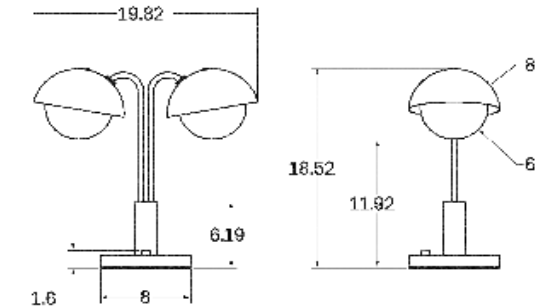

DIMENSIONAL DRAWING

CERTIFICATIONS

CE, Damp Locations, UL and cUL Certified