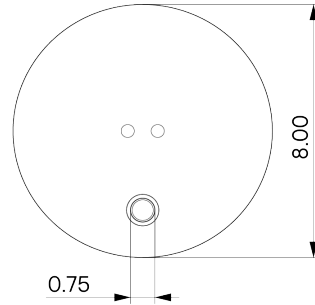

Double Dome Table Lamp

ALLIED MAKER

TAB-007

Double Dome Table Lamp

ALLIED MAKER

TAB-007

DESCRIPTION

This lamp features two of Allied Maker's signature shades; a hand-spun brass dome over a blown-glass globe. Symmetry and unity are created as both light sources join together as one through their hand-bent brass structure.

MOUNTING HARDWARE DIAGRAM

MOUNTING

Universal

WEIGHT

14.25 lb

LAMPING

E26 or E27 Screw Base. Type A Lamps

BULB INCLUDED (120V USA)