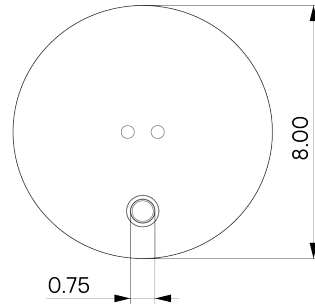

Double Dome Table Lamp

TAB-007

Double Dome Table Lamp

TAB-007

DESCRIPTION

This lamp features two of Allied Maker's signature shades; a hand-spun brass dome over a blown-glass globe. Symmetry and unity are created as both light sources join together as one through their hand-bent brass structure.

MOUNTING HARDWARE DIAGRAM

MOUNTING

Universal

WEIGHT

14.25 lb

LAMPING

E26 or E27 Screw Base. Type A Lamps

BULB INCLUDED (120V USA)