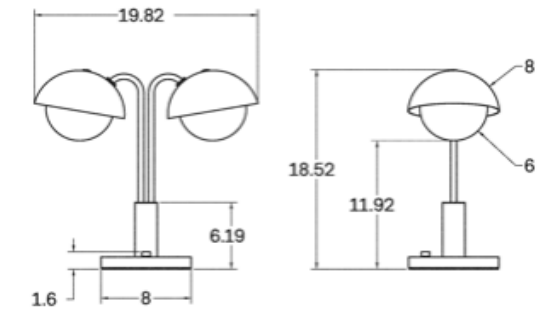

Double Dome Table Lamp

TAB-007

Double Dome Table Lamp

TAB-007

DESCRIPTION

This lamp features two of Allied Maker's signature shades; a hand-spun brass dome over a blown-glass globe. Symmetry and unity are created as both light sources join together as one through their hand-bent brass structure.

MOUNTING HARDWARE DIAGRAM

MOUNTING

Universal

WEIGHT

14.25 lb

LAMPING

E26 or E27 Screw Base. Type A Lamps

BULB INCLUDED (120V USA)

Universal

DIMENSIONAL DRAWING

CERTIFICATIONS

CE, Damp Locations, UL and cUL Certified