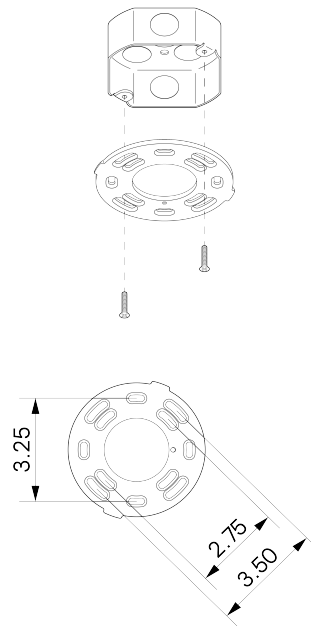

DESCRIPTION

This ceiling or wall flush-mounted lighting fixture is made with only the highest quality materials - including an elliptical-shaped mouth-blown glass globe, turned wood standoff and a machined brass canopy detail - creating a light that is both beautiful and functional. The traditional hand beading on the wood turning detail adds warmth and charm, avoiding the too-modern feel, while experiencing all the simple pleasures it brings. With its rich textures, welcoming shape and versatility this product is simply easy to live with.

MOUNTING HARDWARE DIAGRAM

MOUNTING	WEIGHT
Universal	5.75 lb

LAMPING

GU24 Bi-Pin Base. Type T Lamps

BULB INCLUDED (120V USA)

Emery Allen 8.5W GU24 Bulb

BULB INCLUDED (240V EU)

Emery Allen 8.5W GU24 240V Bulb