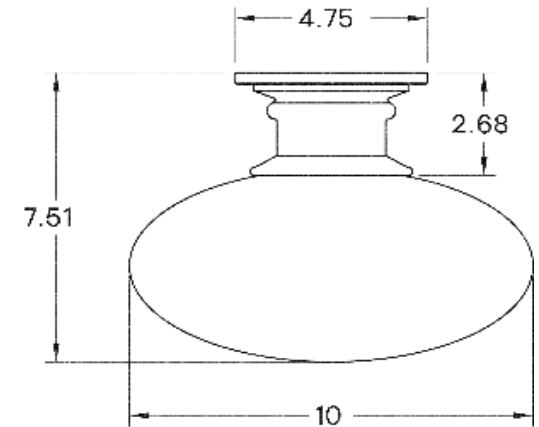

DESCRIPTION

This ceiling or wall flush-mounted lighting fixture is made with only the highest quality materials - including an elliptical-shaped mouth-blown glass globe, turned wood standoff and a machined brass canopy detail - creating a light that is both beautiful and functional. The traditional hand beading on the wood turning detail adds warmth and charm, avoiding the too-modern feel, while experiencing all the simple pleasures it brings. With its rich textures, welcoming shape and versatility this product is simply easy to live with.

MOUNTING HARDWARE DIAGRAM

MOUNTING	WEIGHT
Universal	5.75 lb

LAMPING

GU24 Bi-Pin Base. Type T Lamps

BULB INCLUDED (120V USA)

Emery Allen 8.5W GU24 Bulb

BULB INCLUDED (240V EU)

Emery Allen 8.5W GU24 240V Bulb

DIMENSIONAL DRAWING

CERTIFICATIONS

CE, Damp Locations, UL and cUL Certified