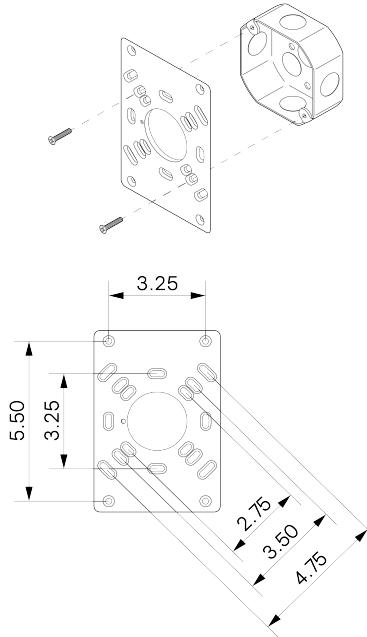

Dome Wall Lamp

DESCRIPTION

The Dome Wall Lamp features our signature style spun-brass dome with a blown-glass globe. The shade is supported by a brazed brass arm that swivels on a hardwood bracket.

MATERIALS

MOUNTING

Universal

WEIGHT

11.75 lb

LAMPING

E26 or E27 Screw Base. Type A Lamps

BULB INCLUDED (120V USA)

Philips 9.5W Bulb

BULB INCLUDED (240V EU)

Tala 4W Globe 240V Bulb

LAMP QUANTITY

1

BRIGHTNESS

1100 Lumens

MAX WATTAGE

15W