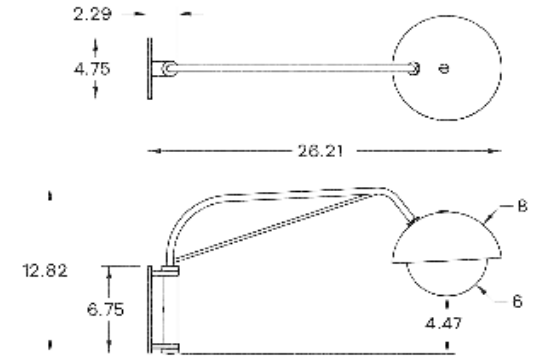

DIMENSIONAL DRAWING

CERTIFICATIONS

CE, Damp Locations, UL and cUL Certified