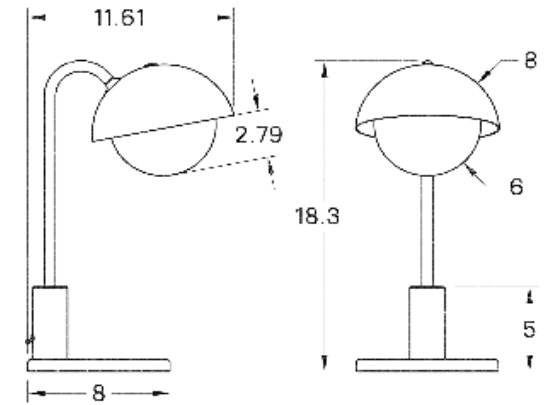

DIMENSIONAL DRAWING

CERTIFICATIONS

CE, Damp Locations, UL and cUL Certified