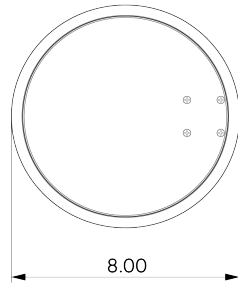

Dome Table Lamp

ALLIED MAKER

TAB-005

DESCRIPTION

The wooden base is crafted from premium-grade American Black Walnut, finished to a perfect sheen to expose its unique grain patterns. The shade is hand-spun from brass and is attached to a hand-blown glass globe that diffuses light beautifully perfect for task lighting and general illumination.

MOUNTING HARDWARE DIAGRAM

MOUNTING

Universal

WEIGHT

13.25 lb

LAMPING

E26 or E27 Screw Base. Type A Lamps

BULB INCLUDED (120V USA)