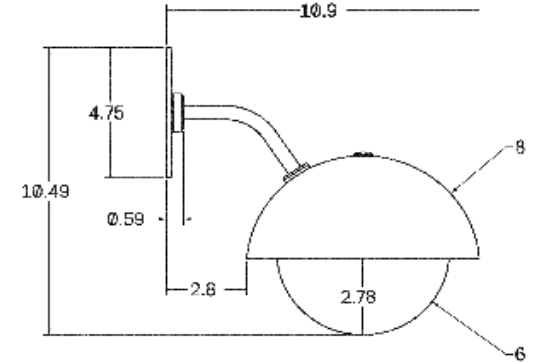

Tala 4W Globe 240V Bulb

LAMP QUANTITY

1

BRIGHTNESS

1100 Lumens

MAX WATTAGE

15W

DIMMING

Universal

DIMENSIONAL DRAWING

CERTIFICATIONS

CE, Damp Locations, Outdoor and Wet Locations, UL and cUL Certified