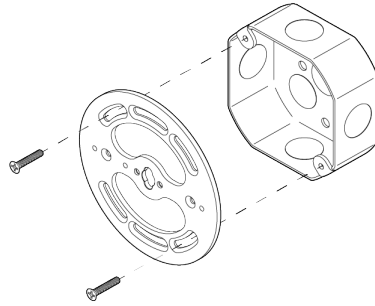

DESCRIPTION

A simple and versatile fixture, handcrafted from premium grade brass and individually pushed over a wooden mold to form its shape. The dome is then meticulously brushed and waxed to achieve the perfect sheen.

MATERIALS

Brass, Glass

METAL FINISHES

Available in All Standard Metal Finishes

GLASS FINISHES

Clear, Frosted, Matte White, Opal, Smoked

MOUNTING HARDWARE DIAGRAM

MOUNTING

Universal

WEIGHT

6.25 lb

LAMPING

E26 or E27 Screw Base. Type A Lamps

BULB INCLUDED (120V USA)

Philips 9.5W Bulb

BULB INCLUDED (240V EU)

Tala 4W Globe 240V Bulb

LAMP QUANTITY

1

BRIGHTNESS

1100 Lumens

MAX WATTAGE

15W

DIMMING

Universal