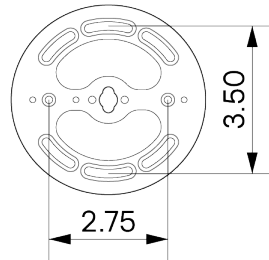

DESCRIPTION

A simple and versatile fixture, handcrafted from premium grade brass and individually pushed over a wooden mold to form its shape. The dome is then meticulously brushed and waxed to achieve the perfect sheen.

MATERIALS

Brass, Glass

METAL FINISHES

Available in All Standard Metal Finishes

GLASS FINISHES

Clear, Frosted, Matte White, Opal, Smoked

MOUNTING HARDWARE DIAGRAM

MOUNTING

Universal

WEIGHT

6.25 lb

LAMPING

E26 or E27 Screw Base. Type A Lamps

BULB INCLUDED (120V USA)

Philips 9.5W Bulb

BULB INCLUDED (240V EU)

Tala 4W Globe 240V Bulb

LAMP QUANTITY

1

BRIGHTNESS

1100 Lumens

MAX WATTAGE

15W

DIMMING

Universal