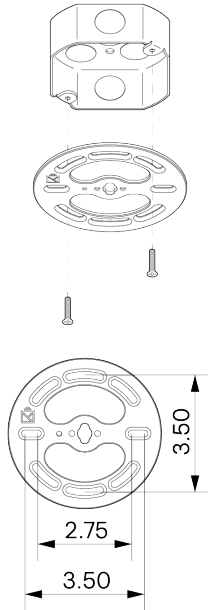

Dome Pendant 20" Perforated

CEI-071

MATERIALS

Brass, Glass, Wood

METAL FINISHES

Available in All Standard Metal Finishes

GLASS FINISHES

Clear, Frosted, Matte White, Opal, Smoked

WOOD FINISHES

Available in All Standard Wood Finishes

MOUNTING HARDWARE DIAGRAM

MOUNTING

Universal

WEIGHT

22 lb

LAMPING

E26 or E27 Screw Base. Type A Lamps

BULB INCLUDED (120V USA)

Philips 12W Bulb

BULB INCLUDED (240V EU)

Emery Allen 8.5W 240V Bulb

LAMP QUANTITY

1

BRIGHTNESS

1600 Lumens

MAX WATTAGE

20W

DIMMING

Universal