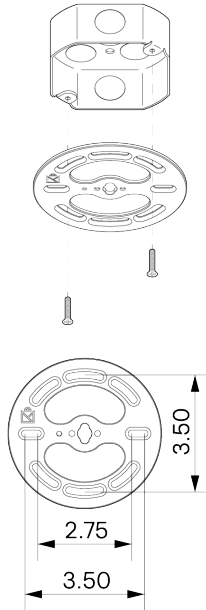

MOUNTING HARDWARE DIAGRAM

MOUNTING

Universal

WEIGHT

26.5 lb

LAMPING

E26 or E27 Screw Base. Type A Lamps

BULB INCLUDED (120V USA)