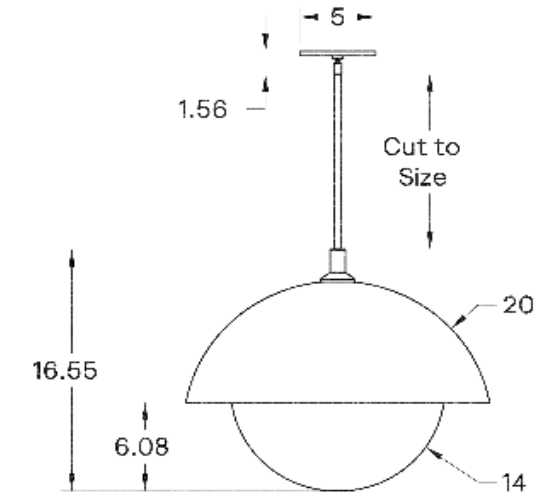

DIMENSIONAL DRAWING

CERTIFICATIONS

CE, Damp Locations, UL and cUL Certified