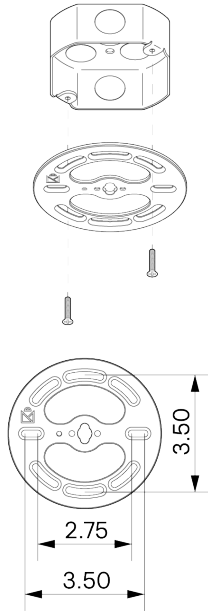

Dome Pendant 14" Perforated

CEI-086

MATERIALS

Brass, Glass, Wood

METAL FINISHES

Available in All Standard Metal Finishes

GLASS FINISHES

Clear, Frosted, Matte White, Opal, Smoked

WOOD FINISHES

Available in All Standard Wood Finishes

MOUNTING HARDWARE DIAGRAM

MOUNTING

Universal

WEIGHT

11.5 lb

LAMPING

E26 or E27 Screw Base. Type A Lamps

BULB INCLUDED (120V USA)

Philips 9.5W Bulb

BULB INCLUDED (240V EU)

Emery Allen 8.5W 240V Bulb

LAMP QUANTITY

1

BRIGHTNESS

1100 Lumens

MAX WATTAGE

15W

DIMMING

Universal