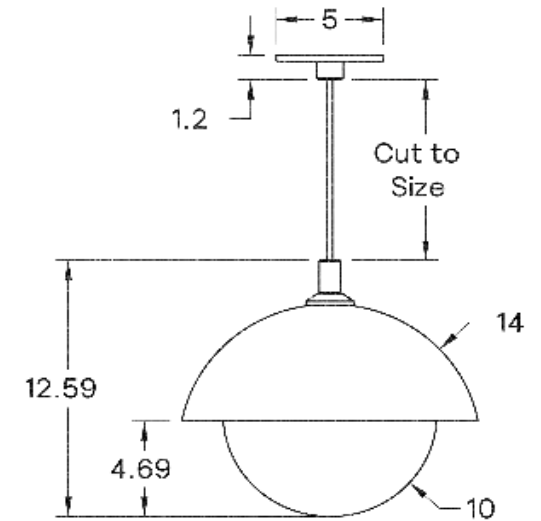

Dome Pendant 14" Perforated

ALLIED MAKER

CEI-086

Dome Pendant 14" Perforated

CEI-086

MATERIALS

Brass, Glass, Wood

METAL FINISHES

WEIGHT

11.5 lb

LAMPING

E26 or E27 Screw Base. Type A Lamps

BULB INCLUDED (120V USA)

Philips 9.5W Bulb

BULB INCLUDED (240V EU)

Emery Allen 8.5W 240V Bulb

DIMENSIONAL DRAWING

CERTIFICATIONS

CE, Damp Locations, UL and cUL Certified