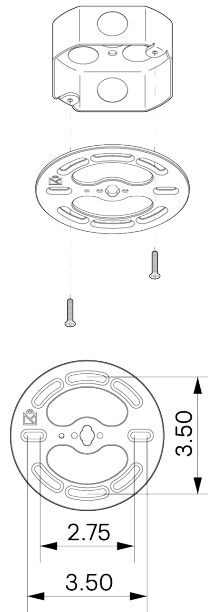

Dome Pendant 14"

DESCRIPTION

Allied Maker's classic Dome Pendant profile in a medium scale 14" diameter.

MATERIALS

Brass, Glass, Wood

METAL FINISHES

Available in All Standard Metal Finishes

GLASS FINISHES

Clear, Frosted, Matte White, Opal, Smoked

WOOD FINISHES

Available in All Standard Wood Finishes

MOUNTING HARDWARE DIAGRAM

MOUNTING

Universal

WEIGHT

11.5 lb

LAMPING

E26 or E27 Screw Base. Type A Lamps

BULB INCLUDED (120V USA)

Philips 9.5W Bulb

BULB INCLUDED (240V EU)

Emery Allen 8.5W 240V Bulb

LAMP QUANTITY

1

BRIGHTNESS

1100 Lumens

MAX WATTAGE

15W

DIMMING

Universal