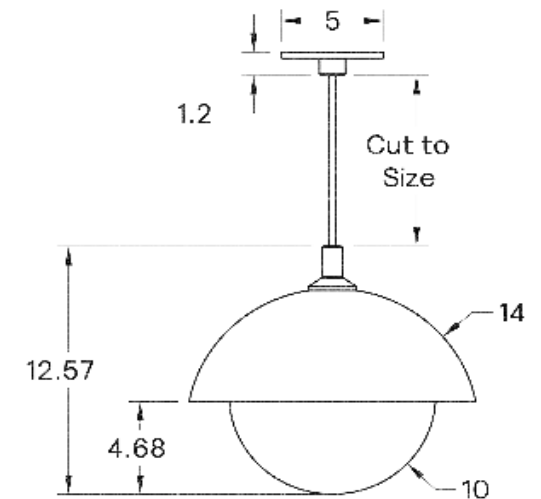

Dome Pendant 14"

ALLIED MAKER

CEI-085

Dome Pendant 14"

DESCRIPTION

Allied Maker's classic Dome Pendant profile in a medium scale 14" diameter.

MATERIALS

Brass, Glass, Wood

Universal

WEIGHT

11.5 lb

LAMPING

E26 or E27 Screw Base. Type A Lamps

BULB INCLUDED (120V USA)

Philips 9.5W Bulb

BULB INCLUDED (240V EU)

Universal

DIMENSIONAL DRAWING

CERTIFICATIONS

CE, Damp Locations, UL and cUL Certified