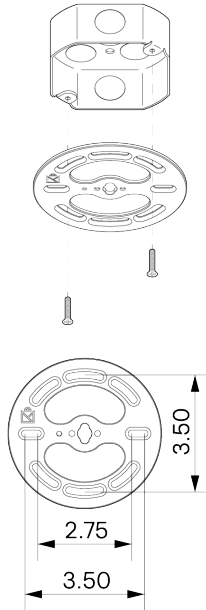

Dome Pendant 10" Perforated

CEI-069

MATERIALS

Brass, Glass, Wood

METAL FINISHES

Available in All Standard Metal Finishes

GLASS FINISHES

Clear, Frosted, Matte White, Opal, Smoked

WOOD FINISHES

Available in All Standard Wood Finishes

MOUNTING HARDWARE DIAGRAM

MOUNTING

Universal

WEIGHT

7.75 lb

LAMPING

E26 or E27 Screw Base. Type A Lamps

BULB INCLUDED (120V USA)

Philips 9.5W Bulb

BULB INCLUDED (240V EU)

Emery Allen 8.5W 240V Bulb

LAMP QUANTITY

1

BRIGHTNESS

1100 Lumens

MAX WATTAGE

15W

DIMMING

Universal