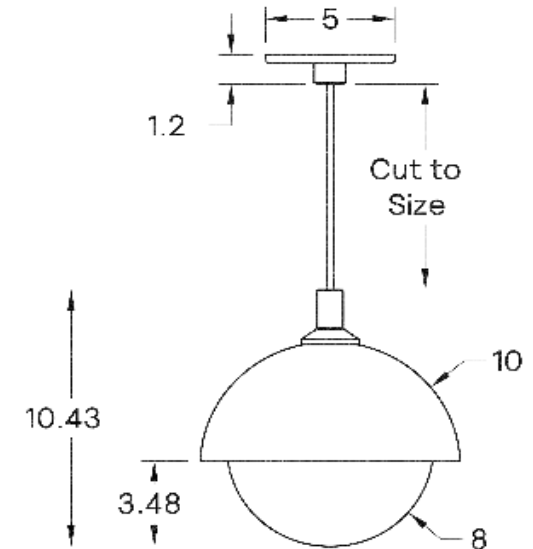

Dome Pendant 10" Perforated

ALLIED MAKER

CEI-069

Dome Pendant 10" Perforated

CEI-069

MATERIALS

Brass, Glass, Wood

METAL FINISHES

WEIGHT

7.75 lb

LAMPING

E26 or E27 Screw Base. Type A Lamps

BULB INCLUDED (120V USA)

Philips 9.5W Bulb

BULB INCLUDED (240V EU)

Emery Allen 8.5W 240V Bulb

DIMENSIONAL DRAWING

CERTIFICATIONS

CE, Damp Locations, UL and cUL Certified