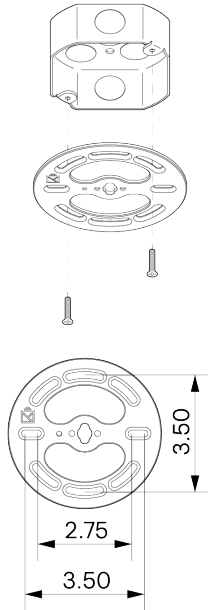

Dome Pendant 08" Perforated

CEI-037

MATERIALS

Brass, Glass, Wood

METAL FINISHES

Available in All Standard Metal Finishes

GLASS FINISHES

Clear, Frosted, Matte White, Opal, Smoked

WOOD FINISHES

Available in All Standard Wood Finishes

MOUNTING HARDWARE DIAGRAM

MOUNTING

Universal

WEIGHT

6 lb

LAMPING

E26 or E27 Screw Base. Type A Lamps

BULB INCLUDED (120V USA)

Philips 9.5W Bulb

BULB INCLUDED (240V EU)

Tala 4W Globe 240V Bulb

LAMP QUANTITY

1

BRIGHTNESS

1100 Lumens

MAX WATTAGE

15W

DIMMING

Universal