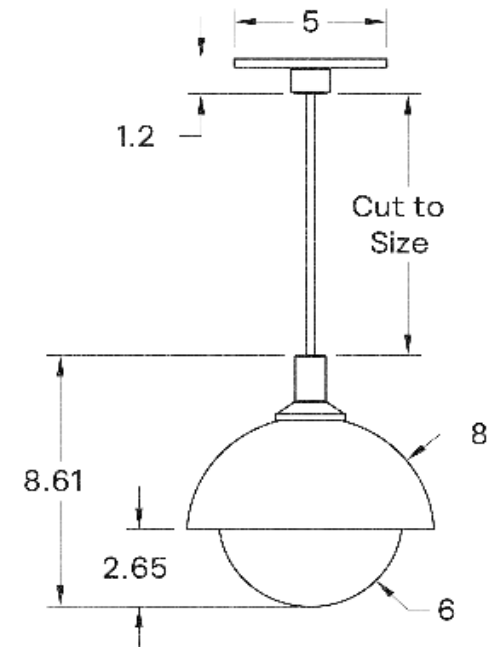

Dome Pendant 08" Perforated

ALLIED MAKER

CEI-037

Dome Pendant 08" Perforated

CEI-037

MATERIALS

Brass, Glass, Wood

METAL FINISHES

WEIGHT

6 lb

LAMPING

E26 or E27 Screw Base. Type A Lamps

BULB INCLUDED (120V USA)

Philips 9.5W Bulb

BULB INCLUDED (240V EU)

Tala 4W Globe 240V Bulb

DIMENSIONAL DRAWING

CERTIFICATIONS

CE, Damp Locations, UL and cUL Certified