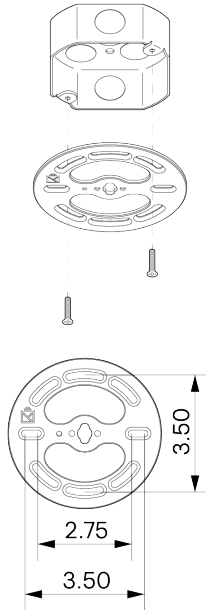

Dome Pendant 08"

ALLIED MAKER

CEI-075

MATERIALS

Brass, Glass, Wood

METAL FINISHES

Available in All Standard Metal Finishes

GLASS FINISHES

Clear, Frosted, Matte White, Opal, Smoked

WOOD FINISHES

Available in All Standard Wood Finishes

MOUNTING HARDWARE DIAGRAM

MOUNTING

Universal

WEIGHT

6.5 lb

LAMPING

E26 or E27 Screw Base. Type A Lamps

BULB INCLUDED (120V USA)

Philips 9.5W Bulb

BULB INCLUDED (240V EU)

Tala 4W Globe 240V Bulb

LAMP QUANTITY

1

BRIGHTNESS

1100 Lumens

MAX WATTAGE

15W

DIMMING

Universal