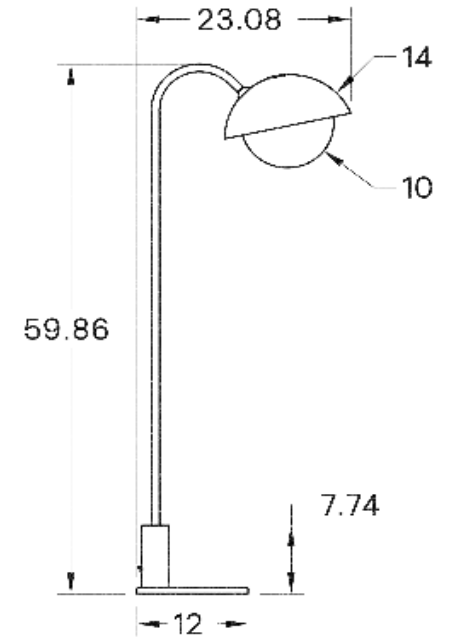

BRIGHTNESS

1600 Lumens

MAX WATTAGE

20W

DIMMING

Universal

DIMENSIONAL DRAWING

CERTIFICATIONS