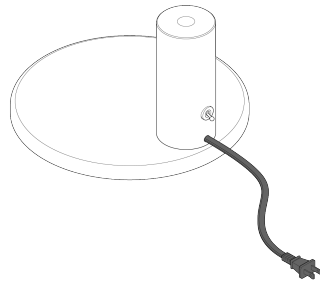

Dome Floor Lamp

ALLIED MAKER

FLO-004

MATERIALS

Brass, Glass, Wood

METAL FINISHES

Available in All Standard Metal Finishes

GLASS FINISHES

Clear, Frosted, Matte White, Opal, Smoked

WOOD FINISHES

Available in All Standard Wood Finishes

MOUNTING HARDWARE DIAGRAM

MOUNTING

Universal

WEIGHT

38.75 lb

LAMPING

E26 or E27 Screw Base. Type A Lamps

BULB INCLUDED (120V USA)

Philips 12W Bulb

BULB INCLUDED (240V EU)

Emery Allen 8.5W 240V Bulb

LAMP QUANTITY

1