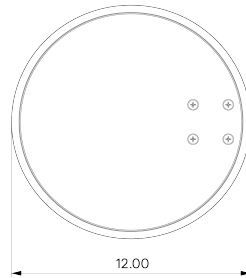

Dome Floor Lamp

ALLIED MAKER

FLO-004

MATERIALS

Brass, Glass, Wood

METAL FINISHES

Available in All Standard Metal Finishes

GLASS FINISHES

Clear, Frosted, Matte White, Opal, Smoked

WOOD FINISHES

Available in All Standard Wood Finishes

MOUNTING HARDWARE DIAGRAM

MOUNTING

Universal

WEIGHT

38.75 lb