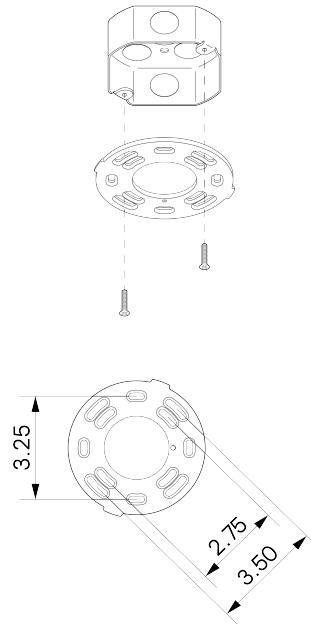

Crux Pendant 06"

CEI-036

DESCRIPTION

Simple and mysterious, a glass sphere seemingly floats inside a hand-blown bell.

MATERIALS

Brass, Glass

METAL FINISHES

Available in All Standard Metal Finishes

GLASS FINISHES

Clear, Clear to Smoked Gradient, Frosted, Frosted to Smoked Gradient

MOUNTING HARDWARE DIAGRAM

MOUNTING

Universal

WEIGHT

3.5 lb

LAMPING

G8 Bi-Pin Base. Type T Lamps

BULB INCLUDED (120V USA)

Emery Allen 4.5W G8 Bulb

BULB INCLUDED (240V EU)

Emery Allen 4.5W G8 240V Bulb

LAMP QUANTITY

1

BRIGHTNESS

450 Lumens

DIMMING

LED+