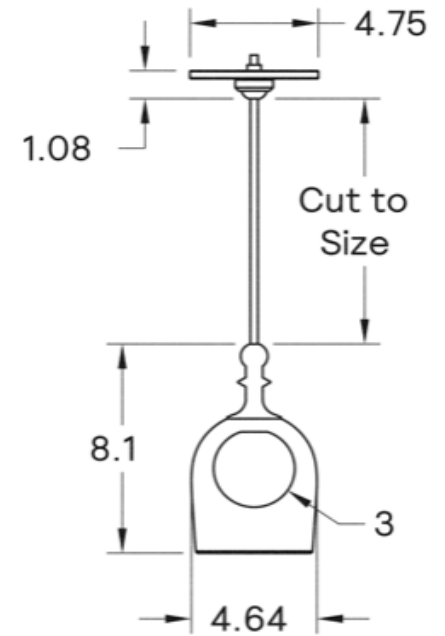

DIMENSIONAL DRAWING

CERTIFICATIONS

CE, Damp Locations, UL and cUL Certified