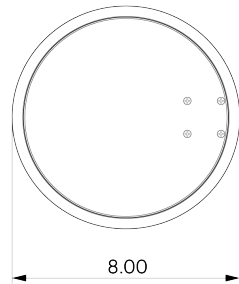

Crest Table Lamp

ALLIED MAKER

TAB-004

MATERIALS

Brass, Glass, Wood

METAL FINISHES

Available in All Standard Metal Finishes

GLASS FINISHES

Matte White, Opal

WOOD FINISHES

Available in All Standard Wood Finishes

MOUNTING HARDWARE DIAGRAM

MOUNTING

Universal

WEIGHT

12 lb