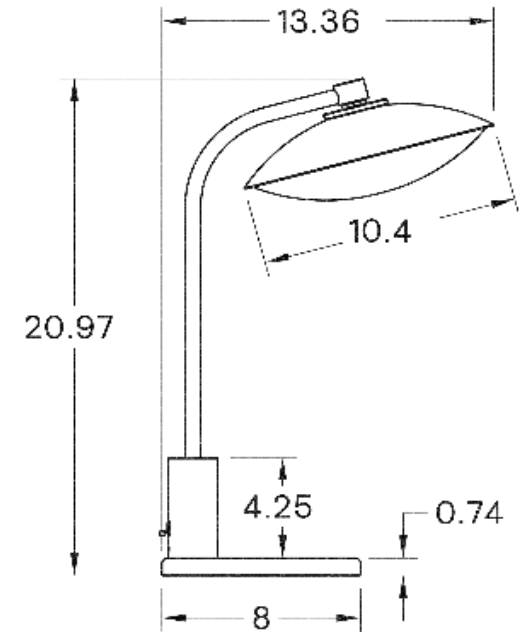

BRIGHTNESS

550 Lumens

MAX WATTAGE

5W

DIMMING

Universal

DIMENSIONAL DRAWING

CERTIFICATIONS