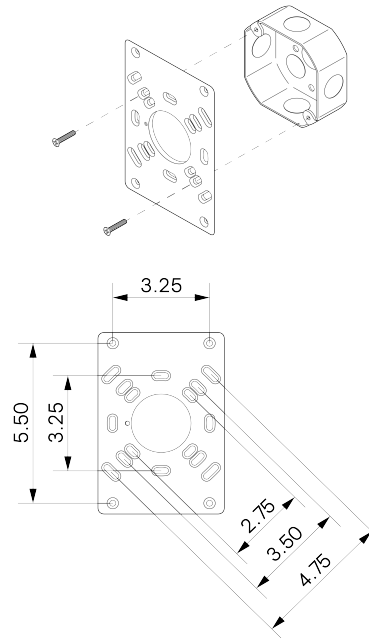

Contour Wall Lamp 38"

ALLIED MAKER

WAL-020

DESCRIPTION

A large diameter hand bent arc effortlessly swivels against the wall, while a warm pleasant glow comes from a small glass sphere that is made by artisans in NYC. Available as a hardwired or plug-in fixture.

MATERIALS

Brass, Glass, Wood

METAL FINISHES

Available in All Standard Metal Finishes

GLASS FINISHES

Matte White, Opal

MOUNTING HARDWARE DIAGRAM

MOUNTING

Universal

WEIGHT

9.25 lb

LAMPING

G8 Bi-Pin Base. Type T Lamps

BULB INCLUDED (120V USA)

Emery Allen 7W G8 Bulb

BULB INCLUDED (240V EU)

Emery Allen 7W G8 240V Bulb

LAMP QUANTITY

1

BRIGHTNESS

700 Lumens

MAX WATTAGE

8W

DIMMING

LED+