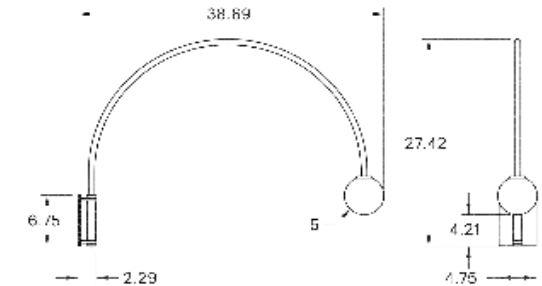

DIMENSIONAL DRAWING

CERTIFICATIONS

CE, Damp Locations, UL and cUL Certified