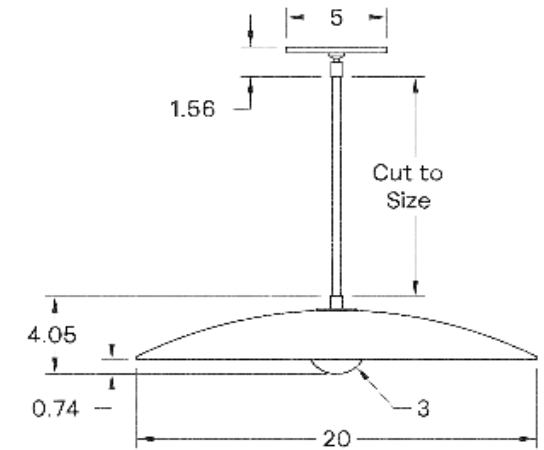

DIMENSIONAL DRAWING

CERTIFICATIONS

CE, Damp Locations, UL and cUL Certified