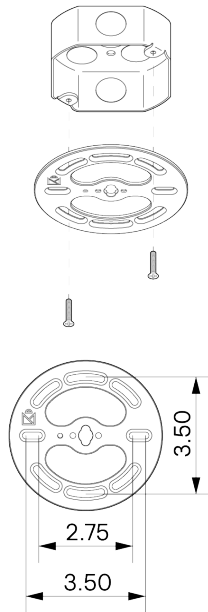

Concentric Pendant 20"

DESCRIPTION

Concentric lines ripple underneath a turned wood dome; reinforcing the pendant's form and beauty of it's material.

MATERIALS

Brass, Glass, Wood

METAL FINISHES

Available in All Standard Metal Finishes

GLASS FINISHES

Alabaster, Matte White, Opal

WOOD FINISHES

Available in All Standard Wood Finishes

MOUNTING HARDWARE DIAGRAM

MOUNTING

Universal

WEIGHT

4.5 lb

LAMPING

G8 Bi-Pin Base. Type T Lamps

BULB INCLUDED (120V USA)

Emery Allen 4.5W G8 Bulb

BULB INCLUDED (240V EU)

Emery Allen 4.5W G8 240V Bulb

LAMP QUANTITY

1

BRIGHTNESS

450 Lumens

MAX WATTAGE

6W

DIMMING

LED+