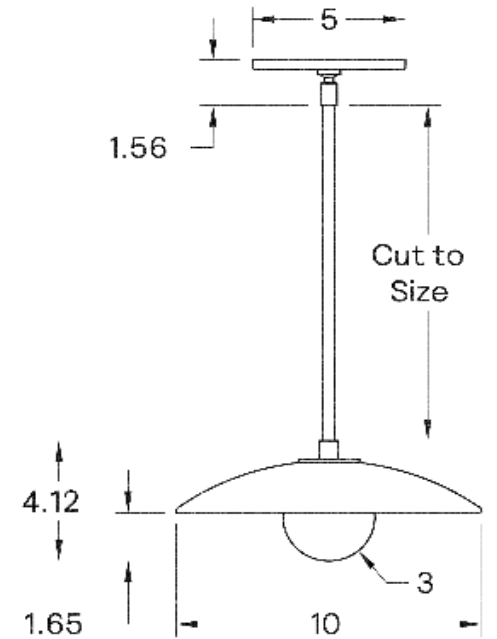

DIMENSIONAL DRAWING

CERTIFICATIONS

CE, Damp Locations, UL and cUL Certified