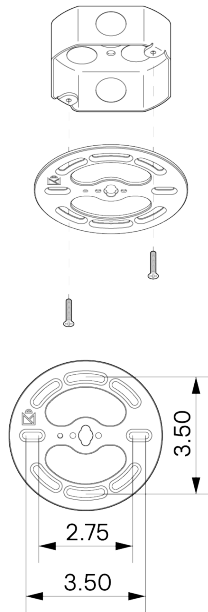

Concentric Pendant 10"

ALLIED MAKER

CEI-032

Concentric Pendant 10"

CEI-032

DESCRIPTION

Concentric lines ripple underneath a turned wood dome; reinforcing the pendant's form and beauty of it's material.

MATERIALS

MOUNTING

Universal

WEIGHT

2.5 lb

LAMPING

G8 Bi-Pin Base. Type T Lamps

BULB INCLUDED (120V USA)

Emery Allen 4.5W G8 Bulb