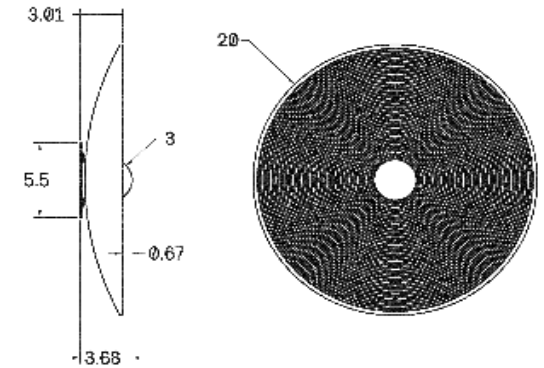

**BULB INCLUDED (240V EU)**

Emery Allen 4.5W G8 240V Bulb

**LAMP QUANTITY**

1

**BRIGHTNESS**

450 Lumens

**MAX WATTAGE**

6W

**DIMMING**

LED+

**DIMENSIONAL DRAWING**

**MOUNTING**

Universal

**WEIGHT**

4.25 lb

**CERTIFICATIONS**