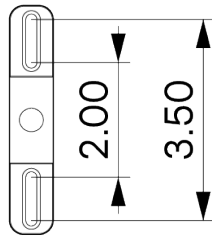

MATERIALS

Brass, Glass, Wood

METAL FINISHES

Available in All Standard Metal Finishes

GLASS FINISHES

Alabaster, Matte White, Opal

WOOD FINISHES

Available in All Standard Wood Finishes

MOUNTING HARDWARE DIAGRAM

LAMPING

G8 Bi-Pin Base. Type T Lamps

BULB INCLUDED (120V USA)

Emery Allen 4.5W G8 Bulb

BULB INCLUDED (240V EU)

Emery Allen 4.5W G8 240V Bulb

LAMP QUANTITY

1

BRIGHTNESS

450 Lumens

MAX WATTAGE

6W

DIMMING

LED+