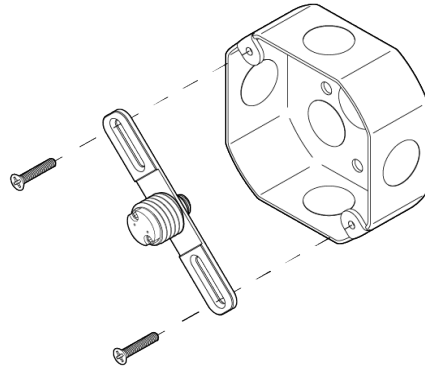

MATERIALS

Brass, Glass, Wood

METAL FINISHES

Available in All Standard Metal Finishes

GLASS FINISHES

Alabaster, Matte White, Opal

WOOD FINISHES

Available in All Standard Wood Finishes

MOUNTING HARDWARE DIAGRAM

LAMPING

G8 Bi-Pin Base. Type T Lamps

BULB INCLUDED (120V USA)

Emery Allen 4.5W G8 Bulb

BULB INCLUDED (240V EU)

Emery Allen 4.5W G8 240V Bulb

LAMP QUANTITY

1

BRIGHTNESS

450 Lumens

MAX WATTAGE

6W

DIMMING

LED+