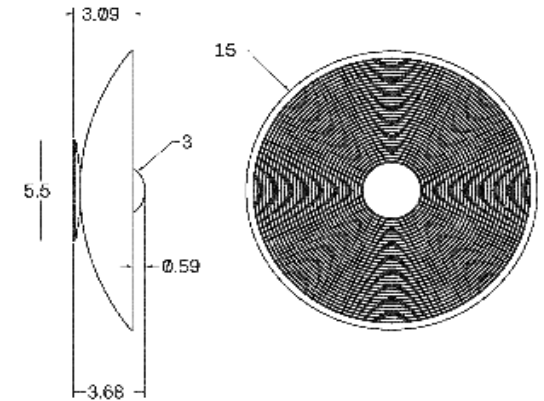

DIMENSIONAL DRAWING

MOUNTING

Universal

WEIGHT

2.75 lb

CERTIFICATIONS

CE, Damp Locations, UL and cUL Certified