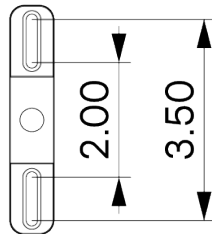

Concentric 10" Alabaster

ALLIED MAKER

WAC-066

DESCRIPTION

The form of this handcrafted dome is echoed in its grooves. The shade is carefully shaped on the lathe to achieve a pleasing curvature. The geometry of the fixture, particularly the concentric circles, create a topographic texture in the wood that is highlighted when illuminated. Made from naturally translucent Alabaster stone and brass, this fixture can mount to the wall or ceiling.

MATERIALS

Alabaster, Brass, Glass

METAL FINISHES

Available in All Standard Metal Finishes

MOUNTING HARDWARE DIAGRAM

LAMPING

G8 Bi-Pin Base. Type T Lamps

BULB INCLUDED (120V USA)

Emery Allen 4.5W G8 Bulb

BULB INCLUDED (240V EU)

Emery Allen 4.5W G8 240V Bulb

LAMP QUANTITY

1

BRIGHTNESS

450 Lumens

MAX WATTAGE

6W

DIMMING

LED+