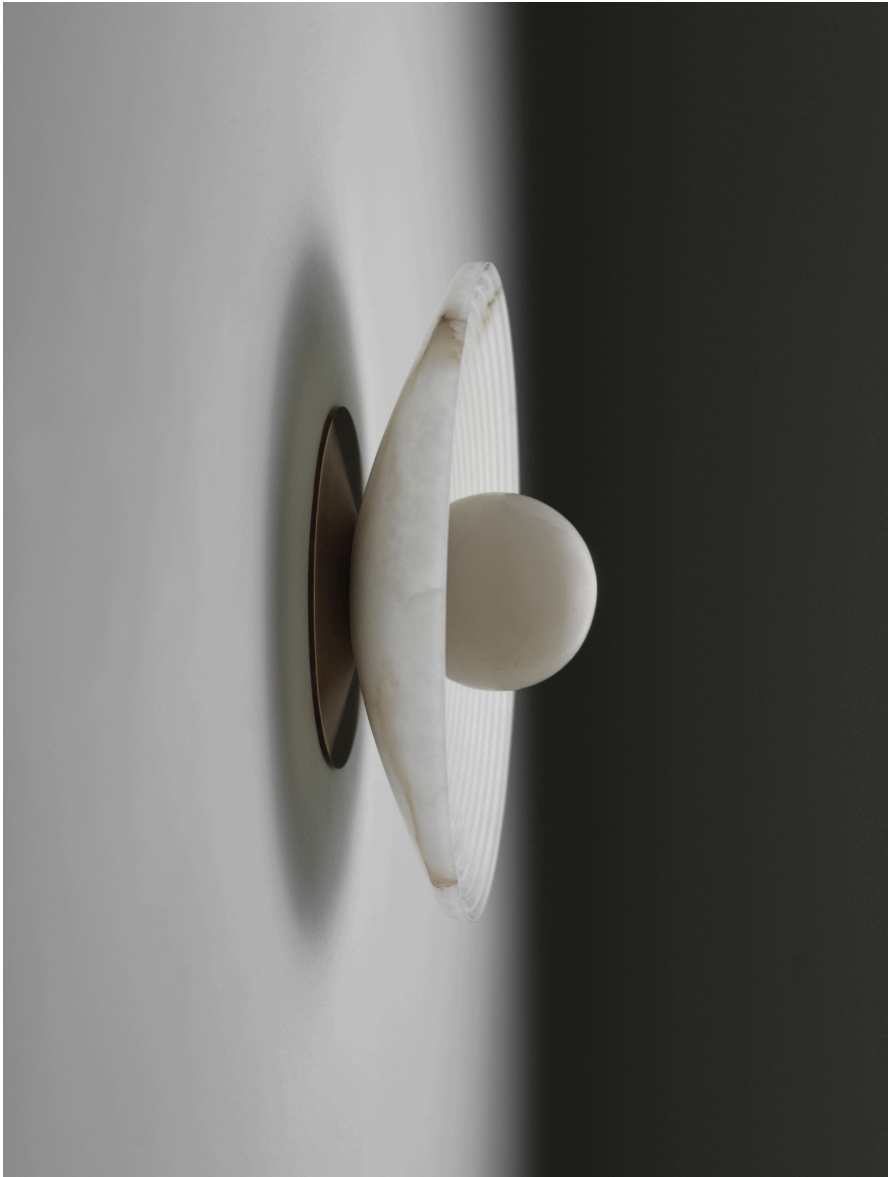

Concentric 10" Alabaster

WAC-066

Concentric 10" Alabaster

ALLIED MAKER

WAC-066

DESCRIPTION

The form of this handcrafted dome is echoed in its grooves. The shade is carefully shaped on the lathe to achieve a pleasing curvature. The geometry of the fixture, particularly the concentric circles, create a topographic texture in the wood that is highlighted when illuminated. Made from naturally translucent Alabaster stone and brass, this fixture can mount to the wall or ceiling.

MATERIALS

Alabaster, Brass, Glass

METAL FINISHES

Available in All Standard Metal Finishes

MOUNTING HARDWARE DIAGRAM

LAMPING

G8 Bi-Pin Base. Type T Lamps

BULB INCLUDED (120V USA)

Emery Allen 4.5W G8 Bulb

BULB INCLUDED (240V EU)

Emery Allen 4.5W G8 240V Bulb

LAMP QUANTITY

1

BRIGHTNESS

450 Lumens

MAX WATTAGE

6W

DIMMING

LED+

DIMENSIONAL DRAWING

MOUNTING

Universal

WEIGHT

6.75 lb