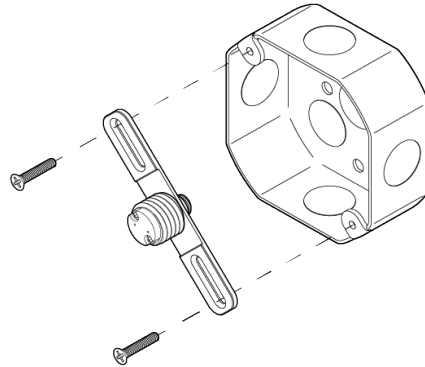

Concentric 10" Alabaster

WAC-066

Concentric 10" Alabaster

ALLIED MAKER

WAC-066

DESCRIPTION

The form of this handcrafted dome is echoed in its grooves. The shade is carefully shaped on the lathe to achieve a pleasing curvature. The geometry of the fixture, particularly the concentric circles, create a topographic texture in the wood that is highlighted when illuminated. Made from naturally translucent Alabaster stone and brass, this fixture can mount to the wall or ceiling.

MATERIALS

Alabaster, Brass, Glass

METAL FINISHES

Available in All Standard Metal Finishes

MOUNTING HARDWARE DIAGRAM

LAMPING

G8 Bi-Pin Base. Type T Lamps

BULB INCLUDED (120V USA)