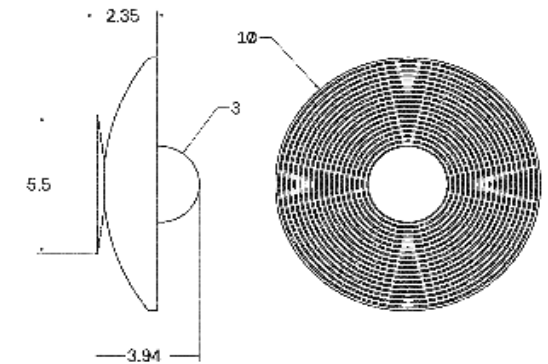

Concentric 10" Alabaster

WAC-066

Concentric 10" Alabaster

ALLIED MAKER

WAC-066

DESCRIPTION

The form of this handcrafted dome is echoed in its grooves. The shade is carefully shaped on the lathe to achieve a pleasing curvature. The geometry of the fixture, particularly the concentric circles, create a topographic texture in the wood that is highlighted when illuminated. Made from naturally translucent Alabaster stone and brass, this fixture can mount to the wall or ceiling.

Emery Allen 4.5W G8 Bulb

BULB INCLUDED (240V EU)

Emery Allen 4.5W G8 240V Bulb

LAMP QUANTITY

1

BRIGHTNESS

450 Lumens

MAX WATTAGE

6W

DIMMING

LED+

DIMENSIONAL DRAWING

MOUNTING

Universal

WEIGHT

6.75 lb