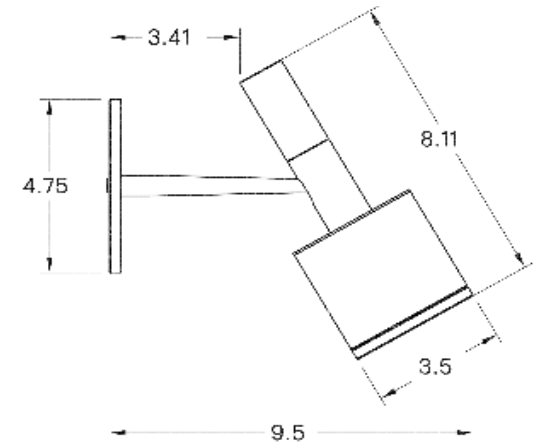

1

**BRIGHTNESS**

500 Lumens

**MAX WATTAGE**

9W

**DIMMING**

Universal

**DIMENSIONAL DRAWING**