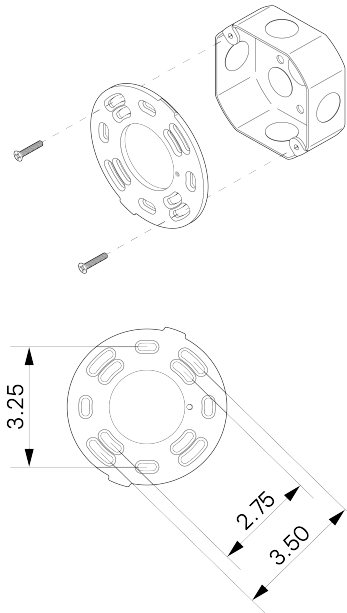

DESCRIPTION

A simple sconce made from solid machined brass with an integrated high-performance swivel, this fixture is perfectly suited as a bedside pair. Featuring thoughtful details like a knurled handle, frosted glass diffuser, tapered stem, and a screw-less canopy. We checked every box for a perfectly functional and beautiful design in a classic mid-century modern form.

MATERIALS

Brass, Glass, Leather

METAL FINISHES

Patina or Plated Finishes Only,
No Powder Coating

MOUNTING HARDWARE DIAGRAM

MOUNTING

Universal

WEIGHT

5.75 lb

LAMPING

GU-10 Bi-Pin Base. Type MR16
Lamps

BULB INCLUDED (120V USA)

Emery Allen 7W GU10 Bulb

BULB INCLUDED (240V EU)

Emery Allen 7W GU10 240V Bulb

LAMP QUANTITY

1

BRIGHTNESS

500 Lumens

MAX WATTAGE

9W

DIMMING

Universal