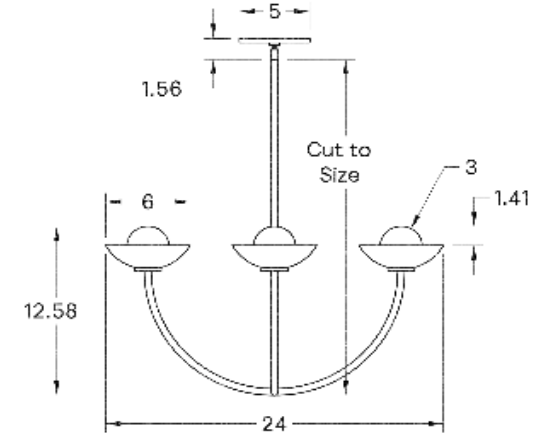

DIMENSIONAL DRAWING

CERTIFICATIONS

CE, Damp Locations, UL and cUL Certified