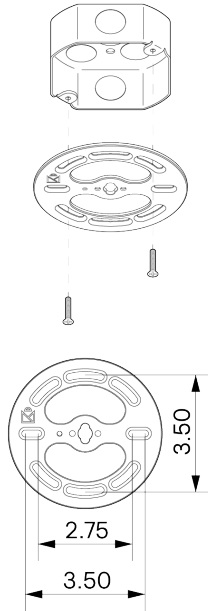

Bright Side 4

ALLIED MAKER

CEI-074

DESCRIPTION

Four bent-brass arms are precisely joined at a seamless center point. This intersection is a visual display of master craftsmanship. The anchor-like shape gives reference to a traditional chandelier, but with elevated materials and seamless intersections to produce an elevated modern fixture.

MATERIALS

Brass, Glass

METAL FINISHES

Available in All Standard Metal Finishes

GLASS FINISHES

Alabaster, Clear, Frosted, Matte White, Opal, Smoked

MOUNTING HARDWARE DIAGRAM

MOUNTING	WEIGHT
Universal	6.25 lb

BRIGHTNESS

1800 Lumens

MAX WATTAGE

6W

DIMMING

LED+

DIMENSIONAL DRAWING

CERTIFICATIONS