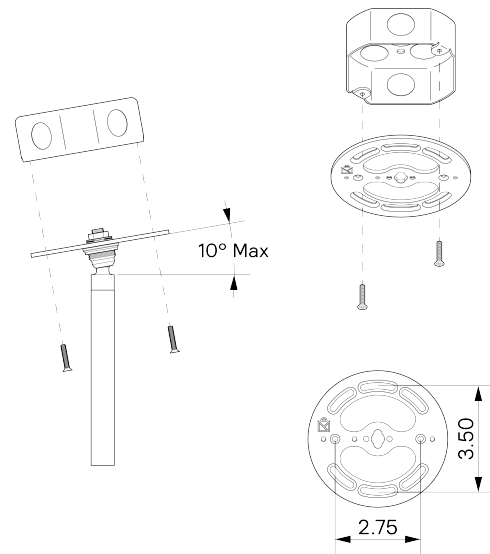

DESCRIPTION

Our Brass X just got a big upgrade. The arms now freely rotate to be positionable on site, opening up a range of interactive options with the space. Other upgrades include blown-glass globes instead of bare bulbs, international compatibility, and a more streamlined look.

MATERIALS

Brass, Glass

METAL FINISHES

Available in All Standard Metal Finishes

GLASS FINISHES

Alabaster, Matte White, Opal

MOUNTING HARDWARE DIAGRAM

MOUNTING

Universal

WEIGHT

10.75 lb

LAMPING

G8 Bi-Pin Base. Type T Lamps

BULB INCLUDED (120V USA)

Emery Allen 4.5W G8 Bulb

BULB INCLUDED (240V EU)

Emery Allen 4.5W G8 240V Bulb

LAMP QUANTITY

4

BRIGHTNESS

1800 Lumens

MAX WATTAGE

6W

DIMMING

LED+