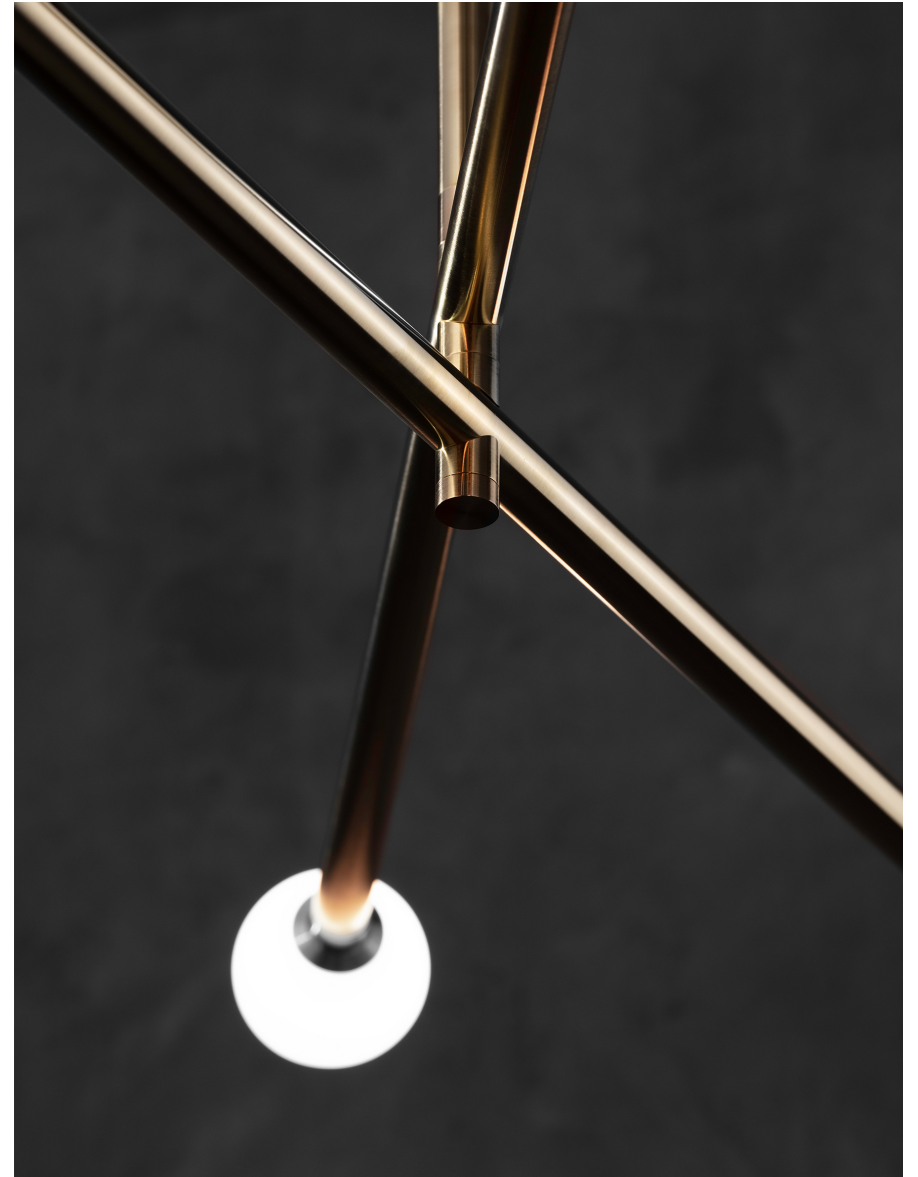

Brass X4

ALLIED MAKER

CEI-076

DESCRIPTION

Our Brass X just got a big upgrade. The arms now freely rotate to be positionable on site, opening up a range of interactive options with the space. Other upgrades include blown-glass globes instead of bare bulbs, international compatibility, and a more streamlined look.

MATERIALS

Brass, Glass

METAL FINISHES

Available in All Standard Metal Finishes

GLASS FINISHES

Alabaster, Matte White, Opal

MOUNTING HARDWARE DIAGRAM

MOUNTING