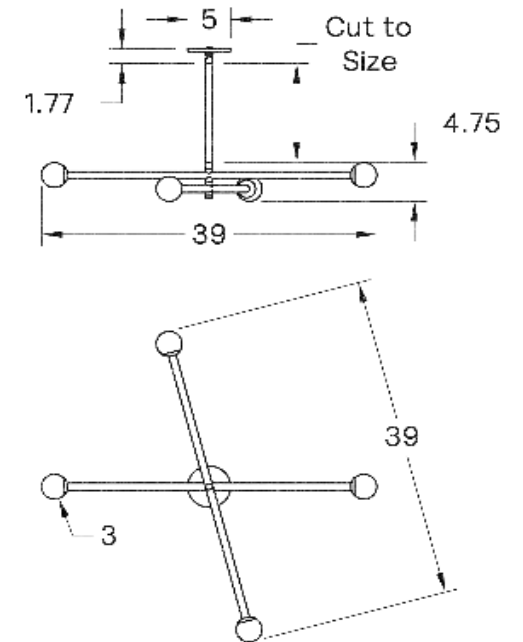

DIMENSIONAL DRAWING

CERTIFICATIONS

CE, Damp Locations, UL and cUL Certified