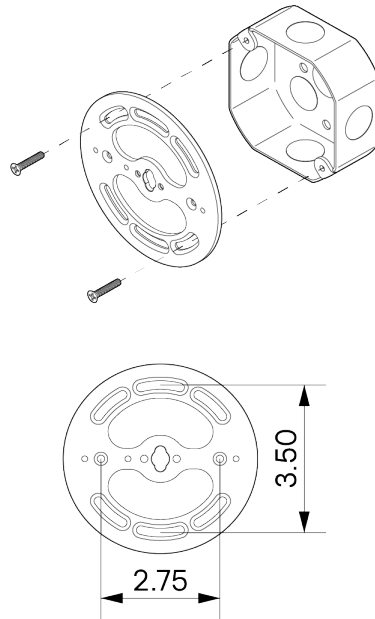

Updated design with thick-wall solid turned brass and no visible hardware.

MATERIALS

Brass

METAL FINISHES

Available in All Standard Metal Finishes

MOUNTING HARDWARE DIAGRAM

MOUNTING

Universal

WEIGHT

2.5 lb

LAMPING

E26 or E27 Screw Base. Type G Lamps

BULB INCLUDED (120V USA)

Clear Globe Incandescent 40W Bulb

BULB INCLUDED (240V EU)

Sylvania 6W 240V Bulb