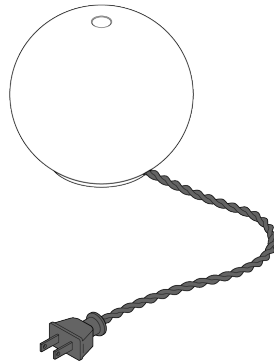

Bola Table Lamp

DESCRIPTION

The Bola Table Lamp features a solid ball base machined from a single piece of brass – giving this relatively petite table lamp an incredibly sturdy foundation. The lamp is fitted with a brass pull chain for easy access and diffuses light through its tall and tapered handmade linen shade.

MATERIALS

Brass, Fabric, Leather

METAL FINISHES

Available in All Standard Metal Finishes

MOUNTING HARDWARE DIAGRAM

MOUNTING

Universal

WEIGHT

19.25 lb

LAMPING

E26 or E27 Screw Base. Type A Lamps

BULB INCLUDED (120V USA)

Philips 9.5W Bulb

BULB INCLUDED (240V EU)

Emery Allen 8.5W 240V Bulb

LAMP QUANTITY

1

BRIGHTNESS

1100 Lumens

MAX WATTAGE

9.5W

DIMMING

Universal