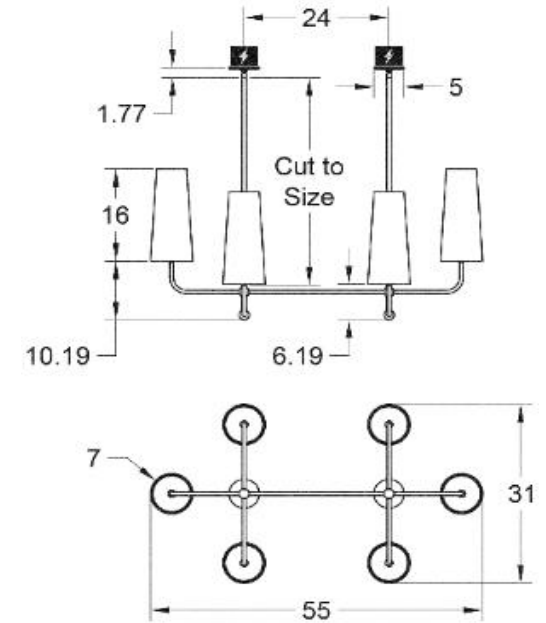

**BRIGHTNESS**

4800 Lumens

**MAX WATTAGE**

15W

**DIMENSIONAL DRAWING**

**MOUNTING**

Universal

**WEIGHT**

28.75 lb

**CERTIFICATIONS**

CE, Damp Locations, UL and cUL Certified