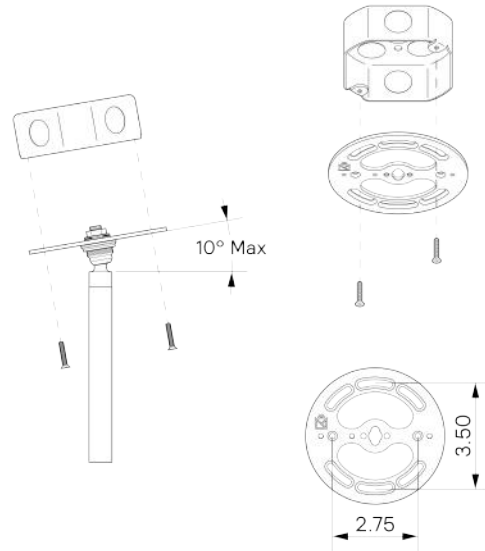

Bola 6 Chandelier

ALLIED MAKER

CHA-043

**MATERIALS**

Brass, Fabric, Glass

**METAL FINISHES**

Available in All Standard Metal Finishes

**MOUNTING HARDWARE DIAGRAM**

**LAMPING**

E26 or E27 Screw Base. Type A Lamps

**BULB INCLUDED (120V USA)**

Satco 8.2W Bulb

**BULB INCLUDED (240V EU)**

Emery Allen 8.5W 240V Bulb

**LAMP QUANTITY**

6

**BRIGHTNESS**

4800 Lumens

**MAX WATTAGE**

15W

**DIMENSIONAL DRAWING**

**MOUNTING**

Universal

**WEIGHT**

28.75 lb

**CERTIFICATIONS**

CE, Damp Locations, UL and cUL Certified