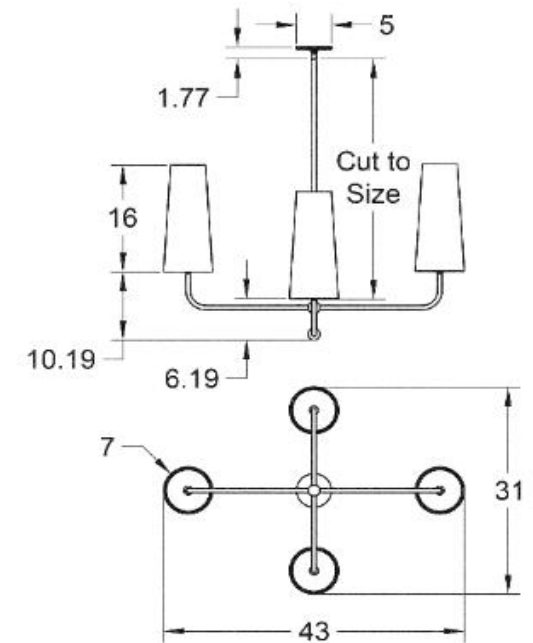

Emery Allen 8.5W 240V Bulb

LAMP QUANTITY

4

BRIGHTNESS

3200 Lumens

MAX WATTAGE

15W

DIMENSIONAL DRAWING