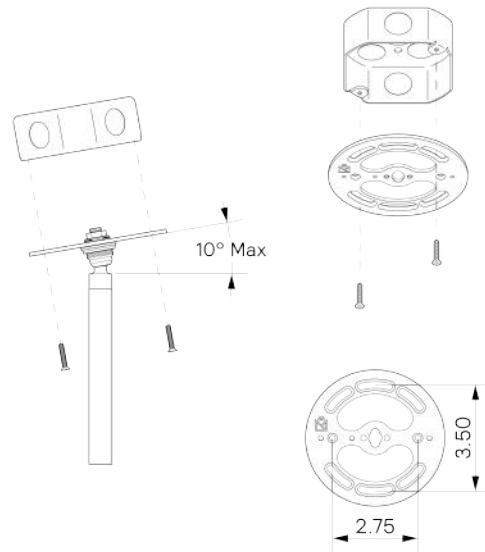

Bola 4 Chandelier

CHA-044

MATERIALS

Brass, Fabric, Glass

METAL FINISHES

Available in All Standard Metal Finishes

MOUNTING HARDWARE DIAGRAM

MOUNTING

Universal

WEIGHT

17 lb

LAMPING

E26 or E27 Screw Base. Type A Lamps

BULB INCLUDED (120V USA)

Satco 8.2W Bulb

BULB INCLUDED (240V EU)

Emery Allen 8.5W 240V Bulb

LAMP QUANTITY

4

BRIGHTNESS

3200 Lumens

MAX WATTAGE

15W

DIMENSIONAL DRAWING