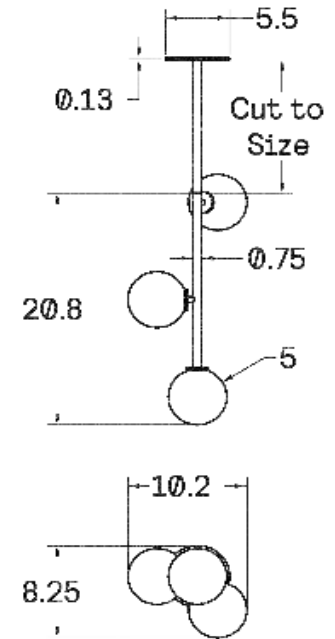

DIMENSIONAL DRAWING

CERTIFICATIONS

CE, Damp Locations, UL and cUL Certified