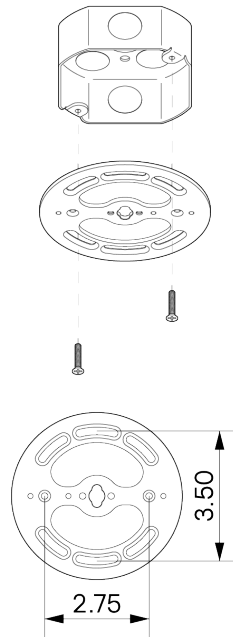

Bloom 3

ALLIED MAKER

CHA-004

MATERIALS

Brass, Glass

METAL FINISHES

Available in All Standard Metal Finishes

GLASS FINISHES

Matte White, Opal

MOUNTING HARDWARE DIAGRAM

MOUNTING

Universal

WEIGHT

7 lb

LAMPING

G8 Bi-Pin Base. Type T Lamps