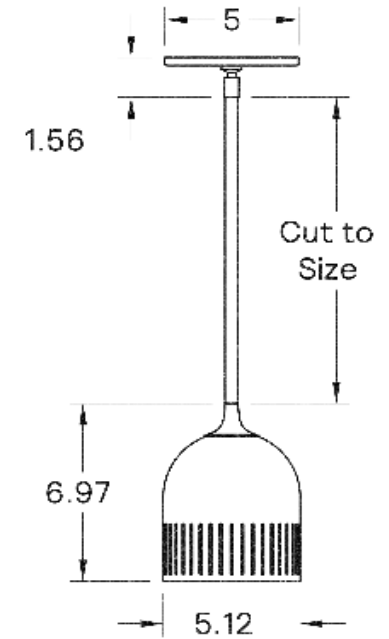

Bishop Pendant

ALLIED MAKER

CEI-026

Bishop Pendant

DESCRIPTION

Individually cut openings reveal a blown-glass globe within the dome. Seemingly familiar, the dome's form is elevated by a repetition of illuminated lines.

1

BRIGHTNESS

700 Lumens

MAX WATTAGE

8W

DIMMING

LED+

DIMENSIONAL DRAWING