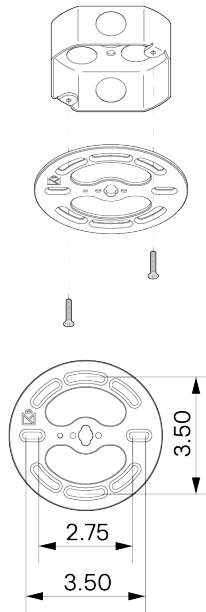

Bishop Pendant

ALLIED MAKER

CEI-026

Bishop Pendant

DESCRIPTION

Individually cut openings reveal a blown-glass globe within the dome. Seemingly familiar, the dome's form is elevated by a repetition of illuminated lines.

MATERIALS

Brass, Glass

METAL FINISHES

Available in All Standard Metal Finishes

MOUNTING HARDWARE DIAGRAM

MOUNTING

Universal

WEIGHT

4.5 lb

LAMPING

G8 Bi-Pin Base. Type T Lamps

BULB INCLUDED (120V USA)

Emery Allen 7W G8 Bulb

BULB INCLUDED (240V EU)

Emery Allen 7W G8 240V Bulb

LAMP QUANTITY

1

BRIGHTNESS

700 Lumens

MAX WATTAGE

8W

DIMMING

LED+

DIMENSIONAL DRAWING