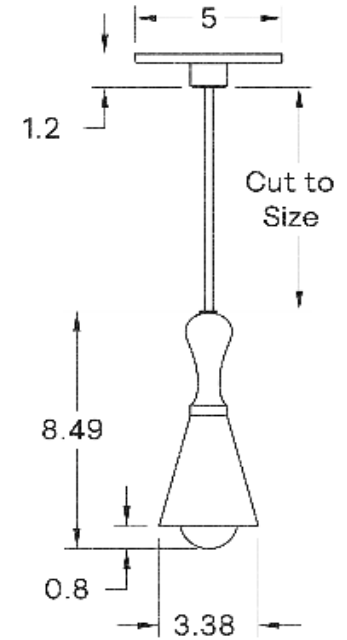

WEIGHT

2.5 lb

LAMPING

E26 or E27 Screw Base. Type G Lamps

BULB INCLUDED (120V USA)

Sunlite 7W Globe Bulb

BULB INCLUDED (240V EU)

Tala 4W Globe 240V Bulb

DIMENSIONAL DRAWING

CERTIFICATIONS

CE, Damp Locations, UL and cUL Certified