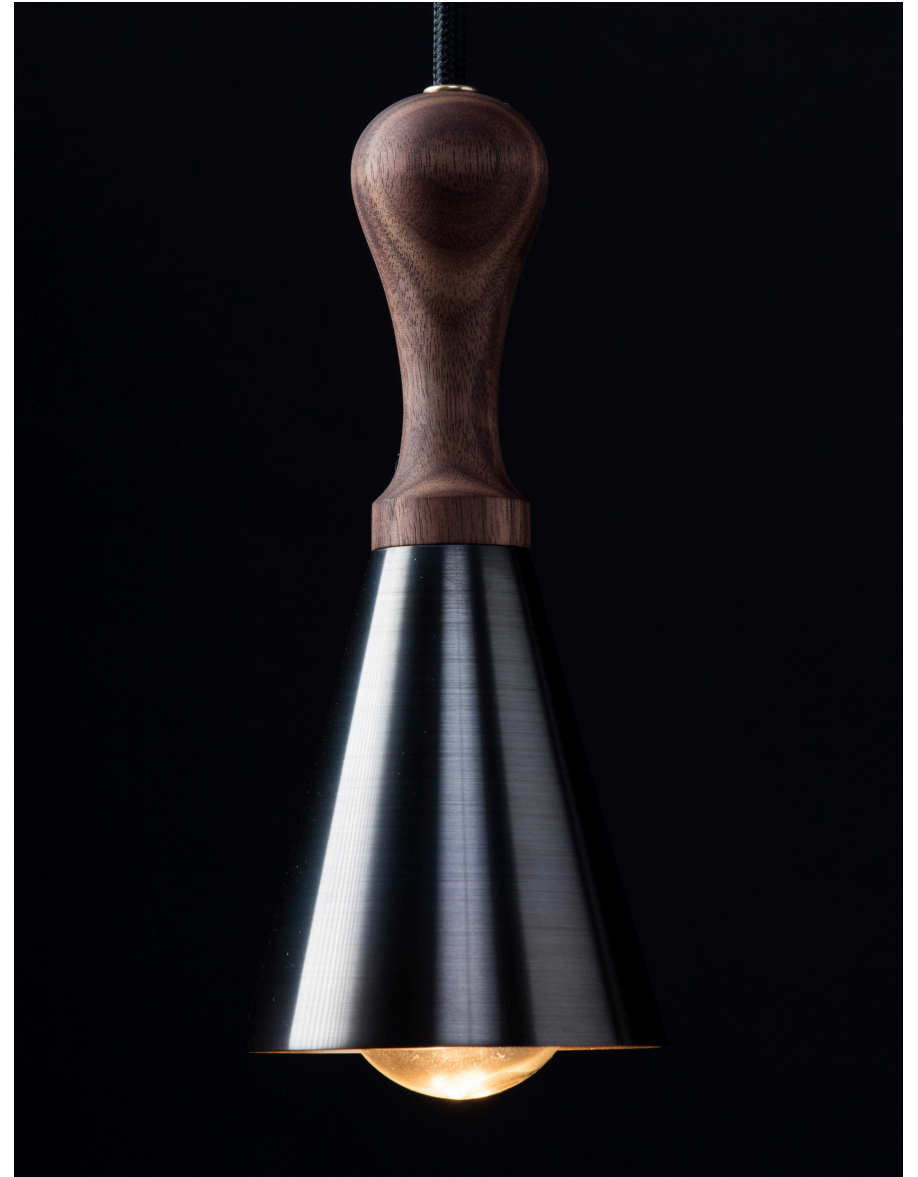

Bell Pendant

ALLIED MAKER

CEI-025

Bell Pendant

DESCRIPTION

Referencing a classic hand bell, this petite and minimalist pendant houses rich textures of solid brass, American hardwoods, and cotton cord.

MATERIALS

Brass, Wood

METAL FINISHES

Available in All Standard Metal Finishes

WOOD FINISHES

Available in All Standard Wood Finishes

MOUNTING HARDWARE DIAGRAM

MOUNTING

Universal

WEIGHT

2.5 lb

LAMPING

E26 or E27 Screw Base. Type G Lamps

BULB INCLUDED (120V USA)

Sunlite 7W Globe Bulb

BULB INCLUDED (240V EU)

Tala 4W Globe 240V Bulb