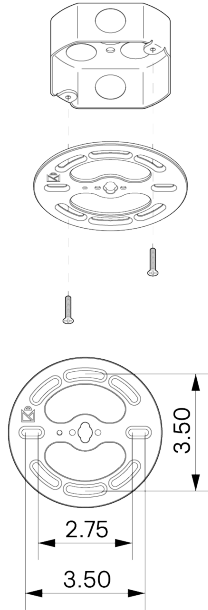

Bell Pendant

ALLIED MAKER

CEI-025

Bell Pendant

DESCRIPTION

Referencing a classic hand bell, this petite and minimalist pendant houses rich textures of solid brass, American hardwoods, and cotton cord.

MATERIALS

Brass, Wood

METAL FINISHES

Available in All Standard Metal Finishes

WOOD FINISHES

Available in All Standard Wood Finishes

MOUNTING HARDWARE DIAGRAM

MOUNTING

Universal

WEIGHT

2.5 lb

LAMPING

E26 or E27 Screw Base. Type G Lamps

BULB INCLUDED (120V USA)

Sunlite 7W Globe Bulb

BULB INCLUDED (240V EU)

Tala 4W Globe 240V Bulb