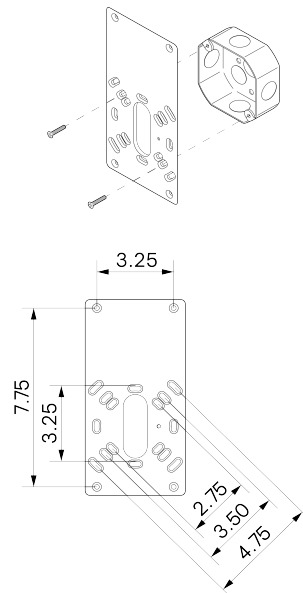

Bastion Wall Lamp

WAL-015

DESCRIPTION

Geometric architectural structure supports a handblown 7" globe that has a glass threaded system that allows for the full contour of the globe to show.

MATERIALS

Brass, Glass

METAL FINISHES

Available in All Standard Metal Finishes

GLASS FINISHES

Matte White, Opal

MOUNTING HARDWARE DIAGRAM

MOUNTING

Universal

WEIGHT

7.5 lb

LAMPING

G8 Bi-Pin Base. Type T Lamps

BULB INCLUDED (120V USA)

Emery Allen 7W G8 Bulb

BULB INCLUDED (240V EU)

Emery Allen 7W G8 240V Bulb

LAMP QUANTITY

1

BRIGHTNESS

700 Lumens

MAX WATTAGE

8W

DIMMING

LED+