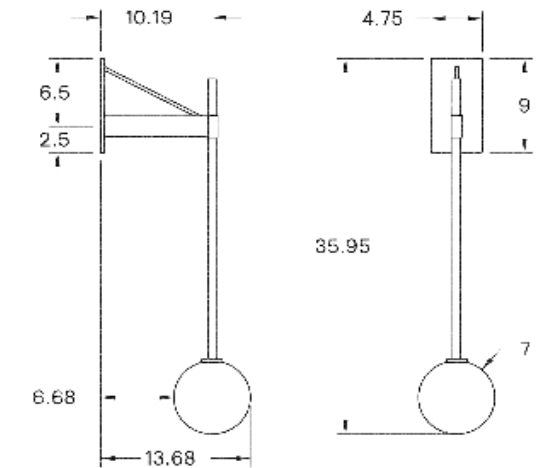

DIMENSIONAL DRAWING

CERTIFICATIONS

CE, Damp Locations, Outdoor and Wet Locations, UL and cUL Certified