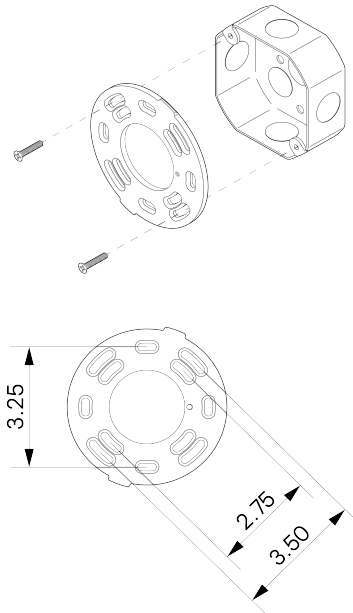

Bastion Sconce Long

ALLIED MAKER

WAL-066

**MATERIALS**

Brass, Glass

**METAL FINISHES**

Available in All Standard Metal Finishes

**GLASS FINISHES**

Matte White, Opal

**MOUNTING HARDWARE DIAGRAM**

**MOUNTING**

Universal

**WEIGHT**

4.5 lb

**LAMPING**

G8 Bi-Pin Base. Type T Lamps