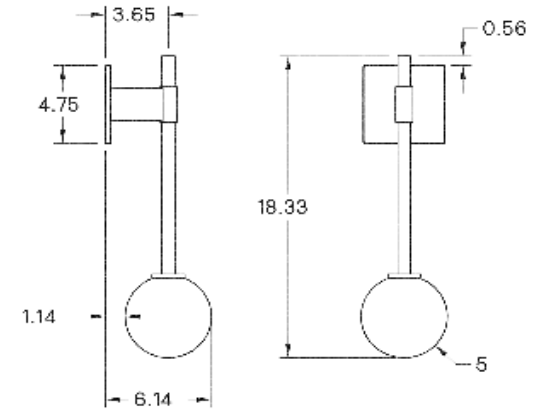

DIMENSIONAL DRAWING

CERTIFICATIONS

CE, Damp Locations, Outdoor and Wet Locations, UL and cUL Certified