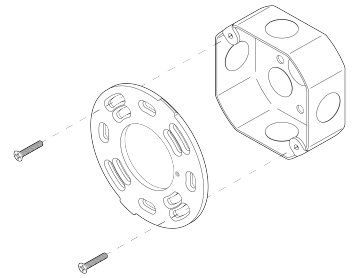

MATERIALS

Brass, Glass

METAL FINISHES

Available in All Standard Metal Finishes

GLASS FINISHES

Matte White, Opal

MOUNTING HARDWARE DIAGRAM

MOUNTING

Universal

WEIGHT

4.5 lb

LAMPING

G8 Bi-Pin Base. Type T Lamps

BULB INCLUDED (120V USA)

Emery Allen 7W G8 Bulb

BULB INCLUDED (240V EU)