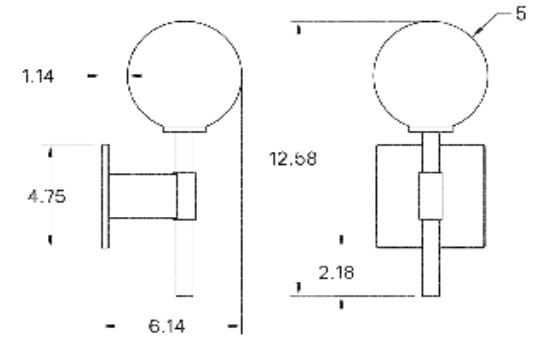

DIMENSIONAL DRAWING

CERTIFICATIONS

CE, Damp Locations, Outdoor and Wet Locations, UL and cUL Certified