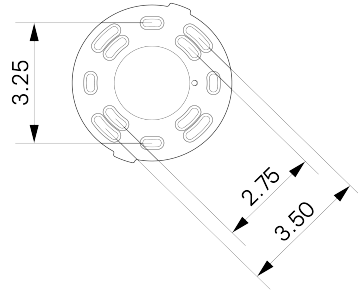

MATERIALS

Brass, Glass

METAL FINISHES

Available in All Standard Metal Finishes

GLASS FINISHES

Matte White, Opal

MOUNTING HARDWARE DIAGRAM

MOUNTING

Universal

WEIGHT

4.5 lb

LAMPING

G8 Bi-Pin Base. Type T Lamps

BULB INCLUDED (120V USA)

Emery Allen 7W G8 Bulb

BULB INCLUDED (240V EU)

Emery Allen 7W G8 240V Bulb

LAMP QUANTITY

1

BRIGHTNESS

700 Lumens

MAX WATTAGE

8W

DIMMING

LED+