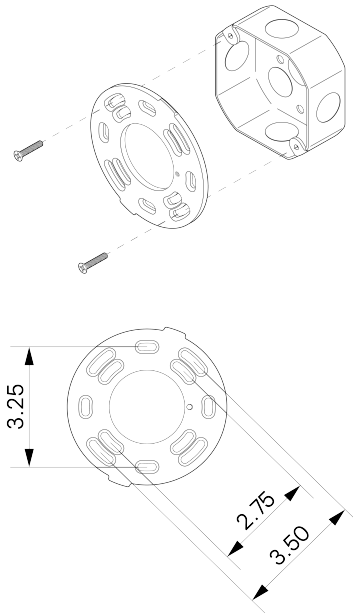

Bastion Double

ALLIED MAKER

WAL-013

MATERIALS

Brass, Glass

METAL FINISHES

Available in All Standard Metal Finishes

GLASS FINISHES

Matte White, Opal

MOUNTING HARDWARE DIAGRAM

MOUNTING

Universal

WEIGHT

5 lb

LAMPING

G8 Bi-Pin Base. Type T Lamps