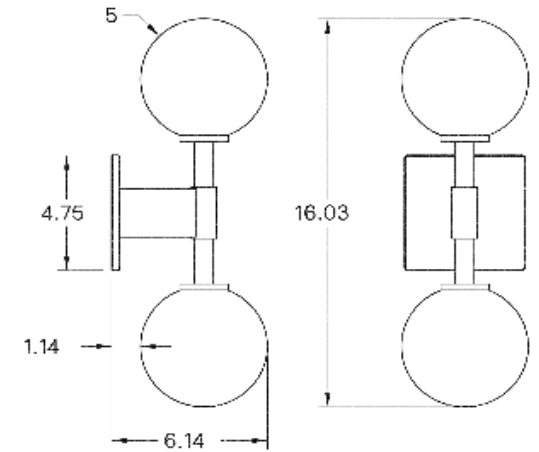

DIMENSIONAL DRAWING

CERTIFICATIONS

CE, Damp Locations, Outdoor and Wet Locations, UL and cUL Certified