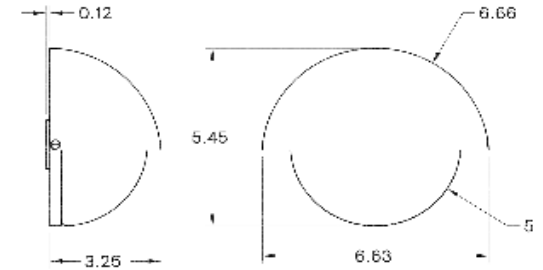

DIMENSIONAL DRAWING

CERTIFICATIONS

CE, Damp Locations, UL and cUL Certified