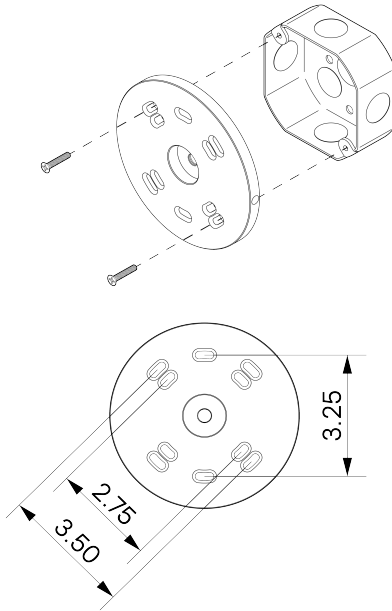

Axis Mini

ALLIED MAKER

WAL-095

MATERIALS

Brass, Glass

METAL FINISHES

Available in All Standard Metal Finishes

GLASS FINISHES

Matte White, Opal

MOUNTING HARDWARE DIAGRAM

MOUNTING

Universal

WEIGHT

3.5 lb

LAMPING

G8 Bi-Pin Base. Type T Lamps