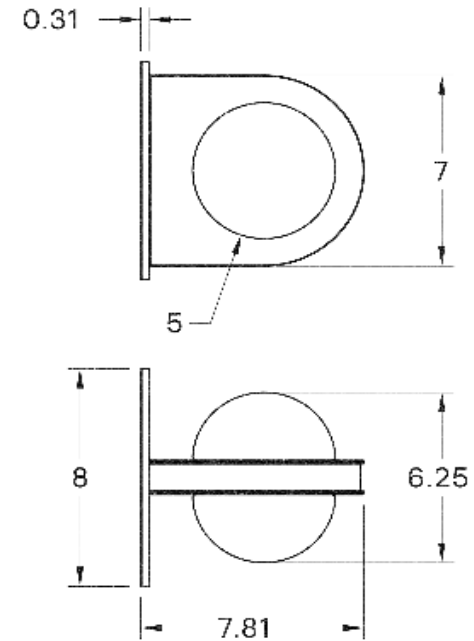

DIMENSIONAL DRAWING

CERTIFICATIONS

CE, Damp Locations, UL and cUL Certified