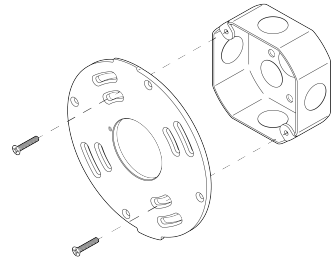

**DESCRIPTION**

The Array Sconce delivers elegantly diffused light through a pair of hand-blown glass hemispheres. The Glass rests on cantilevered joinery of Brass and Hardwood that gives a rich material interest to the fixture's simple and clean lines.

**MOUNTING HARDWARE DIAGRAM**

| MOUNTING  | WEIGHT   |
|-----------|----------|
| Universal | 10.75 lb |

**LAMPING**

G8 Bi-Pin Base. Type T Lamps

**BULB INCLUDED (120V USA)**

Emery Allen 4.5W G8 Bulb

**BULB INCLUDED (240V EU)**