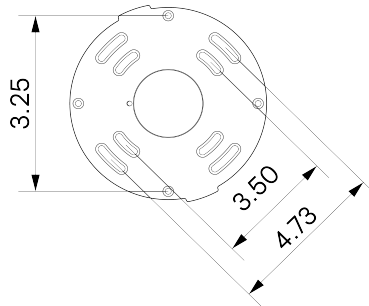

**MOUNTING HARDWARE DIAGRAM**

| MOUNTING  | WEIGHT   |
|-----------|----------|
| Universal | 10.75 lb |

**LAMPING**

G8 Bi-Pin Base. Type T Lamps

**BULB INCLUDED (120V USA)**

Emery Allen 4.5W G8 Bulb

**BULB INCLUDED (240V EU)**