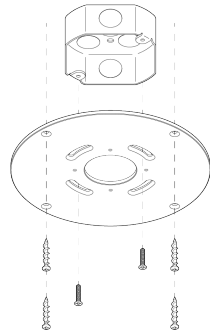

Array 9 Chandelier

DESCRIPTION

Introducing the Array 9 Chandelier, a striking lighting fixture that adds a touch of contemporary style to any interior. The centerpiece of this fixture is a pair of brass plates that are meticulously crafted to hold nine beautiful glass hemisphere shades. These shades are individually hand-blown by skilled artisans, making each chandelier a unique work of art.

MATERIALS

Brass, Glass, Wood

METAL FINISHES

Available in All Standard Metal Finishes

GLASS FINISHES

Matte White

WOOD FINISHES

Available in All Standard Wood Finishes

MOUNTING HARDWARE DIAGRAM

MOUNTING	WEIGHT
4" J-Box only. Minimum 1.25" depth	70.75 lb

LAMPING

G8 Bi-Pin Base. Type T Lamps

BULB INCLUDED (120V USA)

Emery Allen 4.5W G8 Bulb

BULB INCLUDED (240V EU)

Emery Allen 4.5W G8 240V Bulb

LAMP QUANTITY

18

BRIGHTNESS

8100 Lumens

MAX WATTAGE

6W

DIMMING

LED+