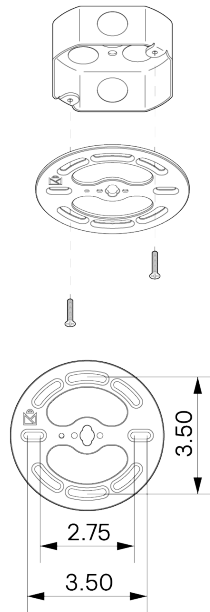

## DESCRIPTION

The Array 2 Pendant delivers elegantly diffused light through a pair of hand-blown glass hemispheres. The Glass rests on cantilevered joinery of Brass and Hardwood that gives a rich material interest to the fixture's simple and clean lines.

## MOUNTING HARDWARE DIAGRAM

MOUNTING	WEIGHT
Universal	14.25 lb

## DIMENSIONAL DRAWING