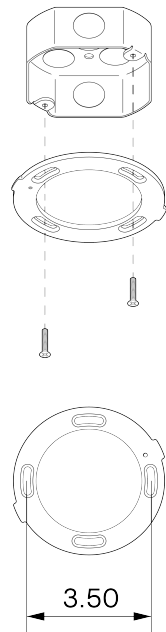

Aria 18" Pendant

ALLIED MAKER

CEI-139

Aria 18" Pendant

CEI-139

DESCRIPTION

Aria is inspired by the functional light output of mid-century industrial workshop lighting. It features a flat glass sheet that diffuses light below it's domed shade, and a solid acrylic glass rod above to project light up into a space.

MATERIALS

Acrylic, Brass, Glass

METAL FINISHES

Available in All Standard Metal Finishes

MOUNTING HARDWARE DIAGRAM

MOUNTING

Universal

WEIGHT