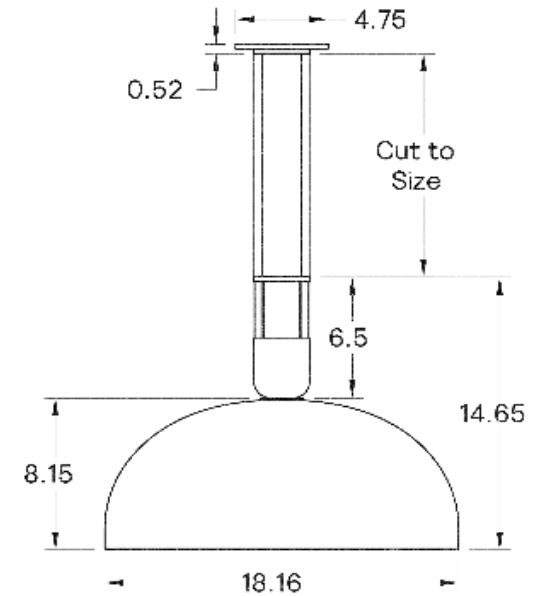

Aria 18" Pendant

ALLIED MAKER

CEI-139

Aria 18" Pendant

CEI-139

DESCRIPTION

Aria is inspired by the functional light output of mid-century industrial workshop lighting. It features a flat glass sheet that diffuses light below it's domed shade, and a solid acrylic glass rod above to project light up into a space.

1

BRIGHTNESS

1600 Lumens

MAX WATTAGE

20W

DIMMING

Universal

DIMENSIONAL DRAWING