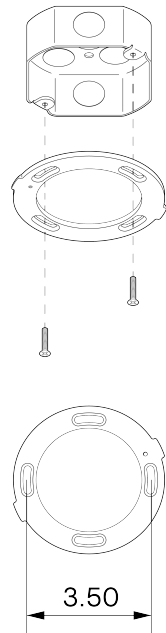

Aria 12" Pendant

ALLIED MAKER

CEI-114

Aria 12" Pendant

DESCRIPTION

Aria is inspired by the functional light output of mid-century industrial workshop lighting. It features a flat glass sheet that diffuses light below it's domed shade, and a solid acrylic glass rod above to project light up into a space.

MATERIALS

Acrylic, Brass, Glass

METAL FINISHES

Available in All Standard Metal Finishes

MOUNTING HARDWARE DIAGRAM

MOUNTING

Universal

WEIGHT

1

BRIGHTNESS

1600 Lumens

MAX WATTAGE

20W

DIMMING

Universal

DIMENSIONAL DRAWING