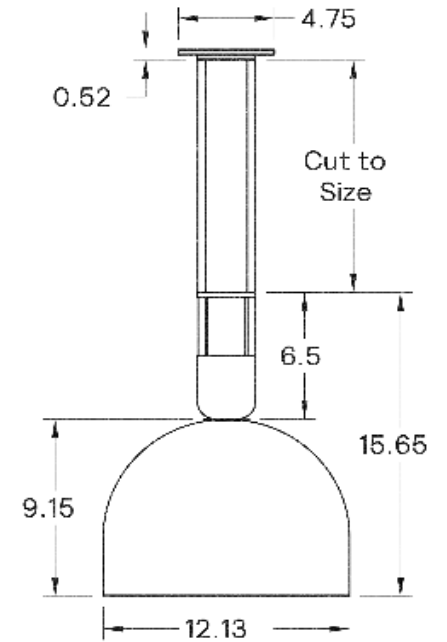

Aria 12" Pendant

ALLIED MAKER

CEI-114

Aria 12" Pendant

DESCRIPTION

Aria is inspired by the functional light output of mid-century industrial workshop lighting. It features a flat glass sheet that diffuses light below it's domed shade, and a solid acrylic glass rod above to project light up into a space.

17.5 lb

LAMPING

E26 or E27 Screw Base. Type A Lamps

BULB INCLUDED (120V USA)

Philips 12W Bulb

BULB INCLUDED (240V EU)

Emery Allen 7W GU10 240V Bulb

LAMP QUANTITY

1

BRIGHTNESS

1600 Lumens

MAX WATTAGE

20W

DIMMING

Universal

DIMENSIONAL DRAWING