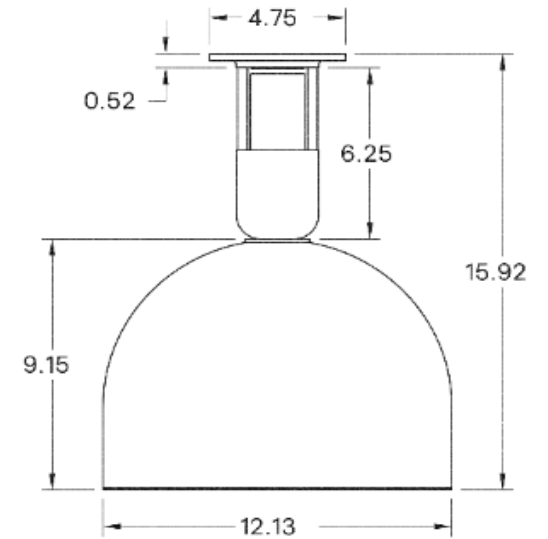

16.75 lb

LAMPING

E26 or E27 Screw Base. Type A Lamps

BULB INCLUDED (120V USA)

Emery Allen 7W GU10 Bulb

BULB INCLUDED (240V EU)

Emery Allen 7W GU10 240V Bulb

LAMP QUANTITY

1

BRIGHTNESS

1600 Lumens

MAX WATTAGE

20W

DIMMING

Universal

DIMENSIONAL DRAWING