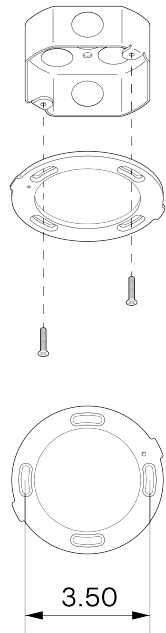

DESCRIPTION

Aria is inspired by the functional light output of mid-century industrial workshop lighting. It features a flat glass sheet that diffuses light below it's domed shade, and a solid acrylic glass rod above to project light up into a space.

MATERIALS

Acrylic, Brass, Glass

METAL FINISHES

Available in All Standard Metal Finishes

MOUNTING HARDWARE DIAGRAM

MOUNTING

Universal

WEIGHT