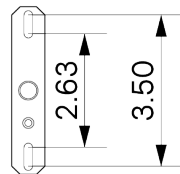

Aria 12" Flush Globe

DESCRIPTION

Aria is inspired by the functional light output of mid-century industrial workshop lighting. It features a flat glass sheet that diffuses light below it's glass shade, and a solid acrylic glass rod above to project light up into a space.

MATERIALS

Acrylic, Brass, Glass

METAL FINISHES

Available in All Standard Metal Finishes

GLASS FINISHES

Matte White, Opal

MOUNTING HARDWARE DIAGRAM

MOUNTING

Universal

WEIGHT

14.25 lb

LAMPING

GU24 Bi-Pin Base. Type T Lamps

BULB INCLUDED (120V USA)

Emery Allen 8.5W GU24 Bulb

BULB INCLUDED (240V EU)

Emery Allen 7W GU10 240V Bulb

LAMP QUANTITY

2

BRIGHTNESS

850 Lumens

MAX WATTAGE

8.5W

DIMMING

Universal