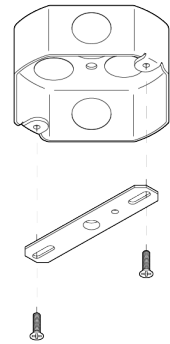

Aria 12" Flush Globe

DESCRIPTION

Aria is inspired by the functional light output of mid-century industrial workshop lighting. It features a flat glass sheet that diffuses light below it's glass shade, and a solid acrylic glass rod above to project light up into a space.

MATERIALS

Acrylic, Brass, Glass

METAL FINISHES

Available in All Standard Metal Finishes

GLASS FINISHES

Matte White, Opal

MOUNTING HARDWARE DIAGRAM

MOUNTING

Universal

WEIGHT

14.25 lb

LAMPING

GU24 Bi-Pin Base. Type T Lamps

BULB INCLUDED (120V USA)

Emery Allen 8.5W GU24 Bulb

BULB INCLUDED (240V EU)

Emery Allen 7W GU10 240V Bulb

LAMP QUANTITY

2

BRIGHTNESS

850 Lumens

MAX WATTAGE

8.5W

DIMMING

Universal