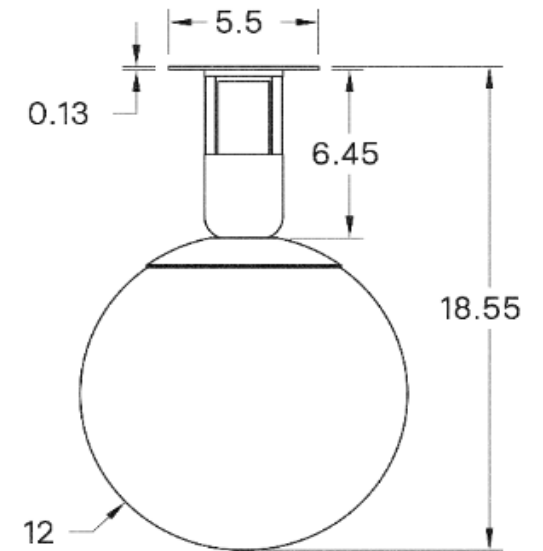

Aria 12" Flush Globe

ALLIED MAKER

CEI-158

Aria 12" Flush Globe

DESCRIPTION

Aria is inspired by the functional light output of mid-century industrial workshop lighting. It features a flat glass sheet that diffuses light below it's glass shade, and a solid acrylic glass rod above to project light up into a space.

Universal

WEIGHT

14.25 lb

LAMPING

GU24 Bi-Pin Base. Type T Lamps

BULB INCLUDED (120V USA)

Emery Allen 8.5W GU24 Bulb

BULB INCLUDED (240V EU)

Universal

DIMENSIONAL DRAWING

CERTIFICATIONS

CE, Damp Locations, UL and cUL Certified