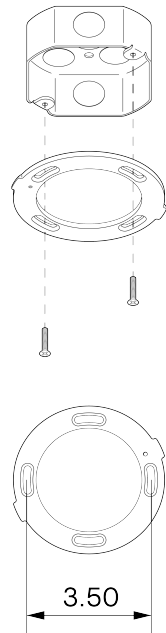

Aria 08" Pendant

ALLIED MAKER

CEI-146

Aria 08" Pendant

DESCRIPTION

We are excited to introduce the Aria 08" Pendant, the latest size in our Aria collection. The smaller diameter is juxtaposed with greater height to create an attractive tall and curvy profile with the same features throughout the Aria collection. Hand-spun brass dome, machined glass diffuser, solid-brass machined hardware, and a lucite glass up-light. Shown here in Stonewashed Brass and available to configure in any of our 14 metal finishes.

MATERIALS

Acrylic, Brass, Glass

METAL FINISHES

Available in All Standard Metal Finishes

MOUNTING HARDWARE DIAGRAM

MOUNTING

Universal

WEIGHT

14.75 lb

LAMPING

E26 or E27 Screw Base. Type A Lamps

BULB INCLUDED (120V USA)

Emery Allen 7W GU10 Bulb

BULB INCLUDED (240V EU)

Emery Allen 8.5W 240V Bulb

LAMP QUANTITY

1

BRIGHTNESS

1600 Lumens

MAX WATTAGE

20W

DIMMING

Universal

DIMENSIONAL DRAWING