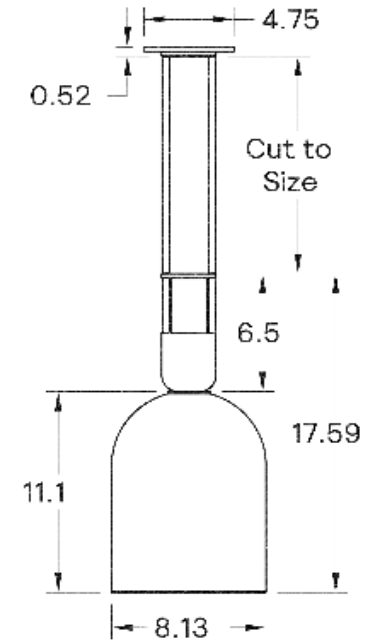

Aria 08" Pendant

ALLIED MAKER

CEI-146

Aria 08" Pendant

DESCRIPTION

We are excited to introduce the Aria 08" Pendant, the latest size in our Aria collection. The smaller diameter is juxtaposed with greater height to create an attractive tall and curvy profile with the same features throughout the Aria collection. Hand-spun brass dome, machined glass diffuser, solid-brass machined hardware, and a lucite glass up-light. Shown here in Stonewashed Brass and available to configure in any of our 14 metal finishes.

14.75 lb

LAMPING

E26 or E27 Screw Base. Type A Lamps

BULB INCLUDED (120V USA)

Emery Allen 7W GU10 Bulb

BULB INCLUDED (240V EU)

Emery Allen 8.5W 240V Bulb

LAMP QUANTITY

1

BRIGHTNESS

1600 Lumens

MAX WATTAGE

20W

DIMMING

Universal

DIMENSIONAL DRAWING