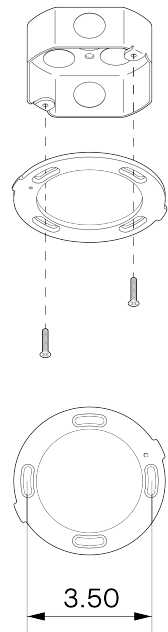

Aria 08" Flush Mount

ALLIED MAKER

CEI-148

Aria 08" Flush Mount

DESCRIPTION

Aria is inspired by the functional light output of mid-century industrial workshop lighting. It features a flat glass sheet that diffuses light below it's domed shade, and a solid acrylic glass rod above to project light up into a space.

MATERIALS

Acrylic, Brass, Glass

METAL FINISHES

Available in All Standard Metal Finishes

MOUNTING HARDWARE DIAGRAM

MOUNTING

Universal

WEIGHT

2

BRIGHTNESS

1600 Lumens

MAX WATTAGE

20W

DIMMING

Universal

DIMENSIONAL DRAWING