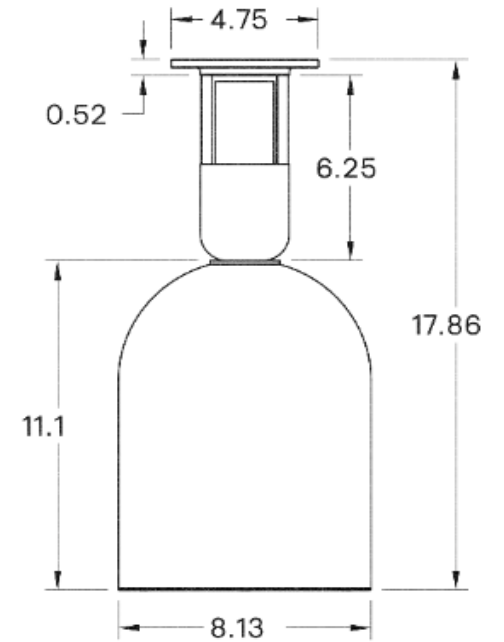

Aria 08" Flush Mount

ALLIED MAKER

CEI-148

Aria 08" Flush Mount

DESCRIPTION

Aria is inspired by the functional light output of mid-century industrial workshop lighting. It features a flat glass sheet that diffuses light below it's domed shade, and a solid acrylic glass rod above to project light up into a space.

2

BRIGHTNESS

1600 Lumens

MAX WATTAGE

20W

DIMMING

Universal

DIMENSIONAL DRAWING