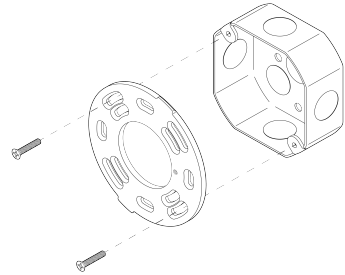

DESCRIPTION

The Archipelago collection creates geometric fixtures utilizing an expandable structure. Form and function unite in an expression of gravity and structure by utilizing the arc as both horizontal spacing and vertical suspension. The framework is topped off with bent glass domes and blown glass globes assembled in Allied Maker's signature style.

MATERIALS

Brass, Glass

METAL FINISHES

Available in All Standard Metal Finishes

GLASS FINISHES

Clear, Frosted, Matte White, Opal, Smoked

MOUNTING HARDWARE DIAGRAM

MOUNTING

Universal

WEIGHT

8.5 lb

LAMPING

G8 Bi-Pin Base. Type T Lamps

BULB INCLUDED (120V USA)

Emery Allen 4.5W G8 Bulb

BULB INCLUDED (240V EU)

Emery Allen 4.5W G8 240V Bulb

LAMP QUANTITY

3

BRIGHTNESS

1350 Lumens

MAX WATTAGE

6W

DIMMING

LED+