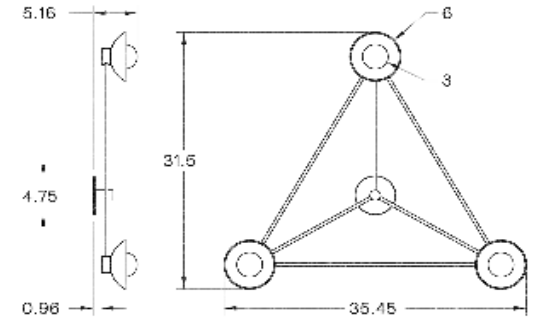

DIMENSIONAL DRAWING

CERTIFICATIONS

CE, Damp Locations, UL and cUL Certified