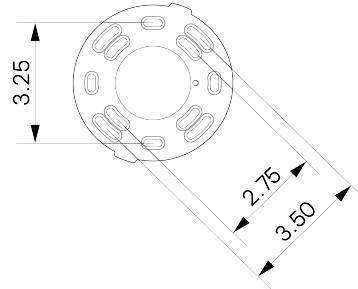

DESCRIPTION

The Archipelago collection creates geometric fixtures utilizing an expandable structure. Form and function unite in an expression of gravity and structure by utilizing the arc as both horizontal spacing and vertical suspension. The framework is topped off with bent glass domes and blown glass globes assembled in Allied Maker's signature style.

MATERIALS

Brass, Glass

METAL FINISHES

Available in All Standard Metal Finishes

GLASS FINISHES

Clear, Frosted, Matte White, Opal, Smoked

MOUNTING HARDWARE DIAGRAM

MOUNTING

Universal

WEIGHT

8.5 lb

LAMPING

G8 Bi-Pin Base. Type T Lamps

BULB INCLUDED (120V USA)

Emery Allen 4.5W G8 Bulb

BULB INCLUDED (240V EU)

Emery Allen 4.5W G8 240V Bulb

LAMP QUANTITY

3

BRIGHTNESS

1350 Lumens

MAX WATTAGE

6W

DIMMING

LED+